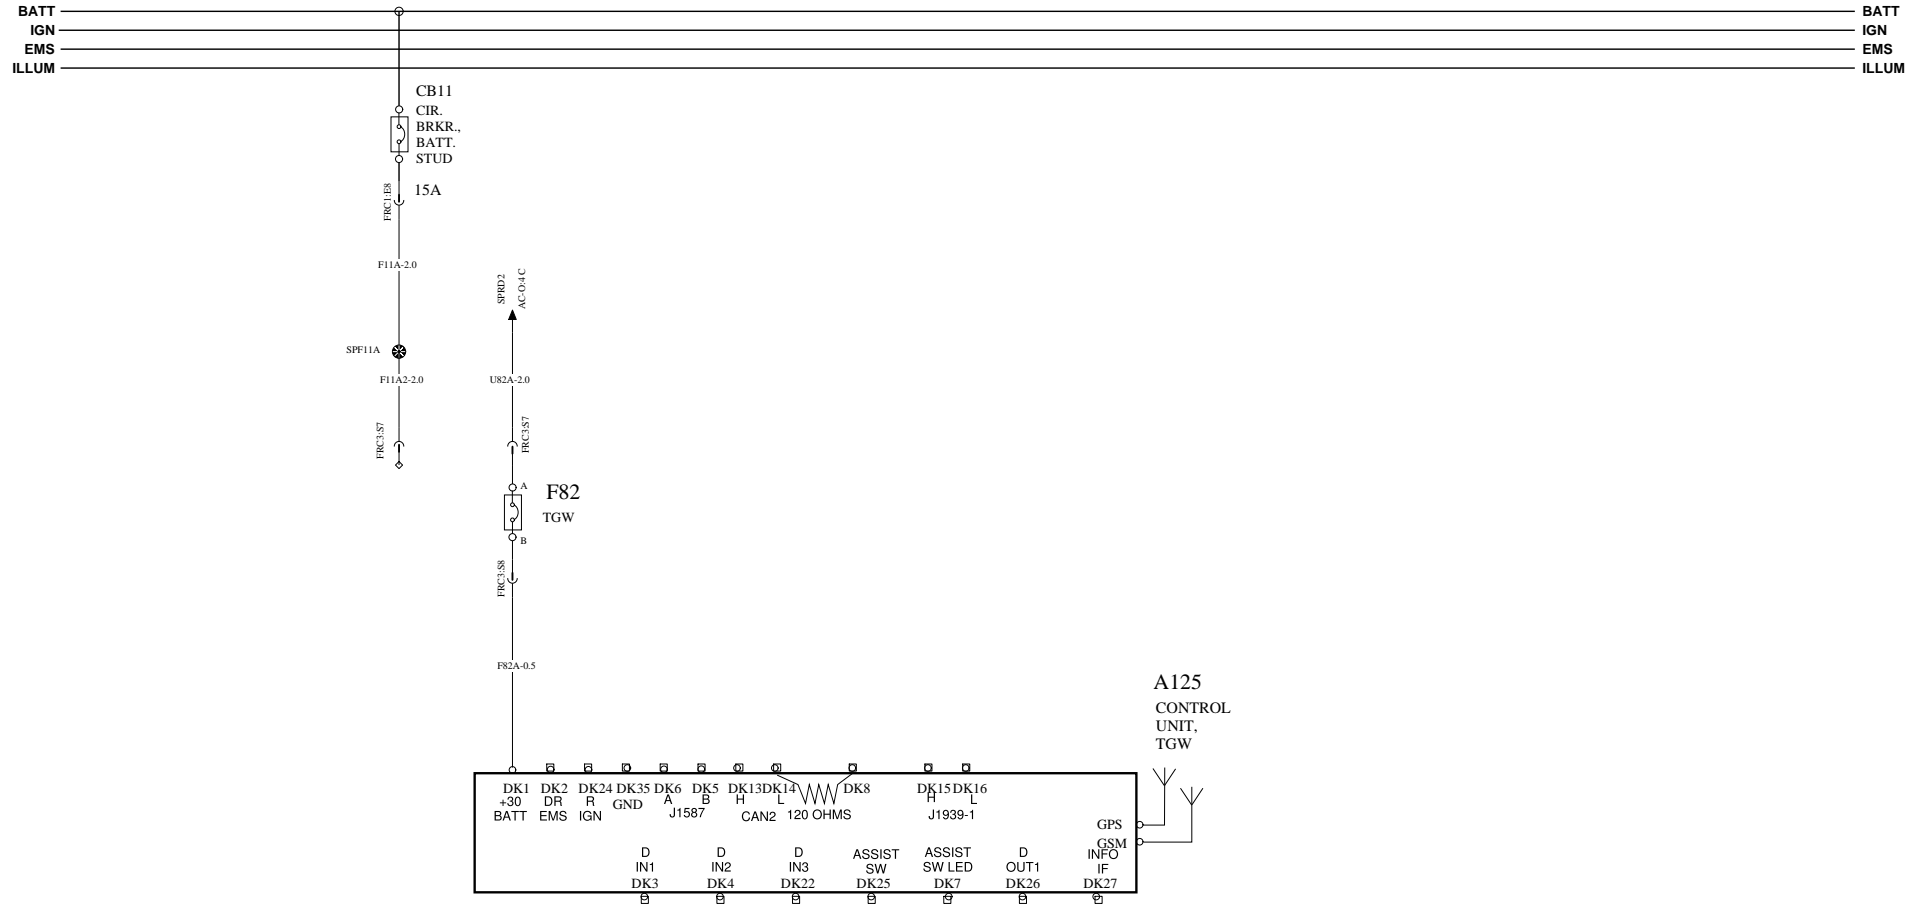

MACK

Mack Trucks Inc.

Document title
 WIRING DIAGRAM - TYPE OL L1EH1 - NYC DOS

Document type
 PRODUCT SCHEMATIC

Drawing No.
 22760318

Revision
 04

Page
 5 (23)

NYC_SINGLE_DUAL_BIN_BB