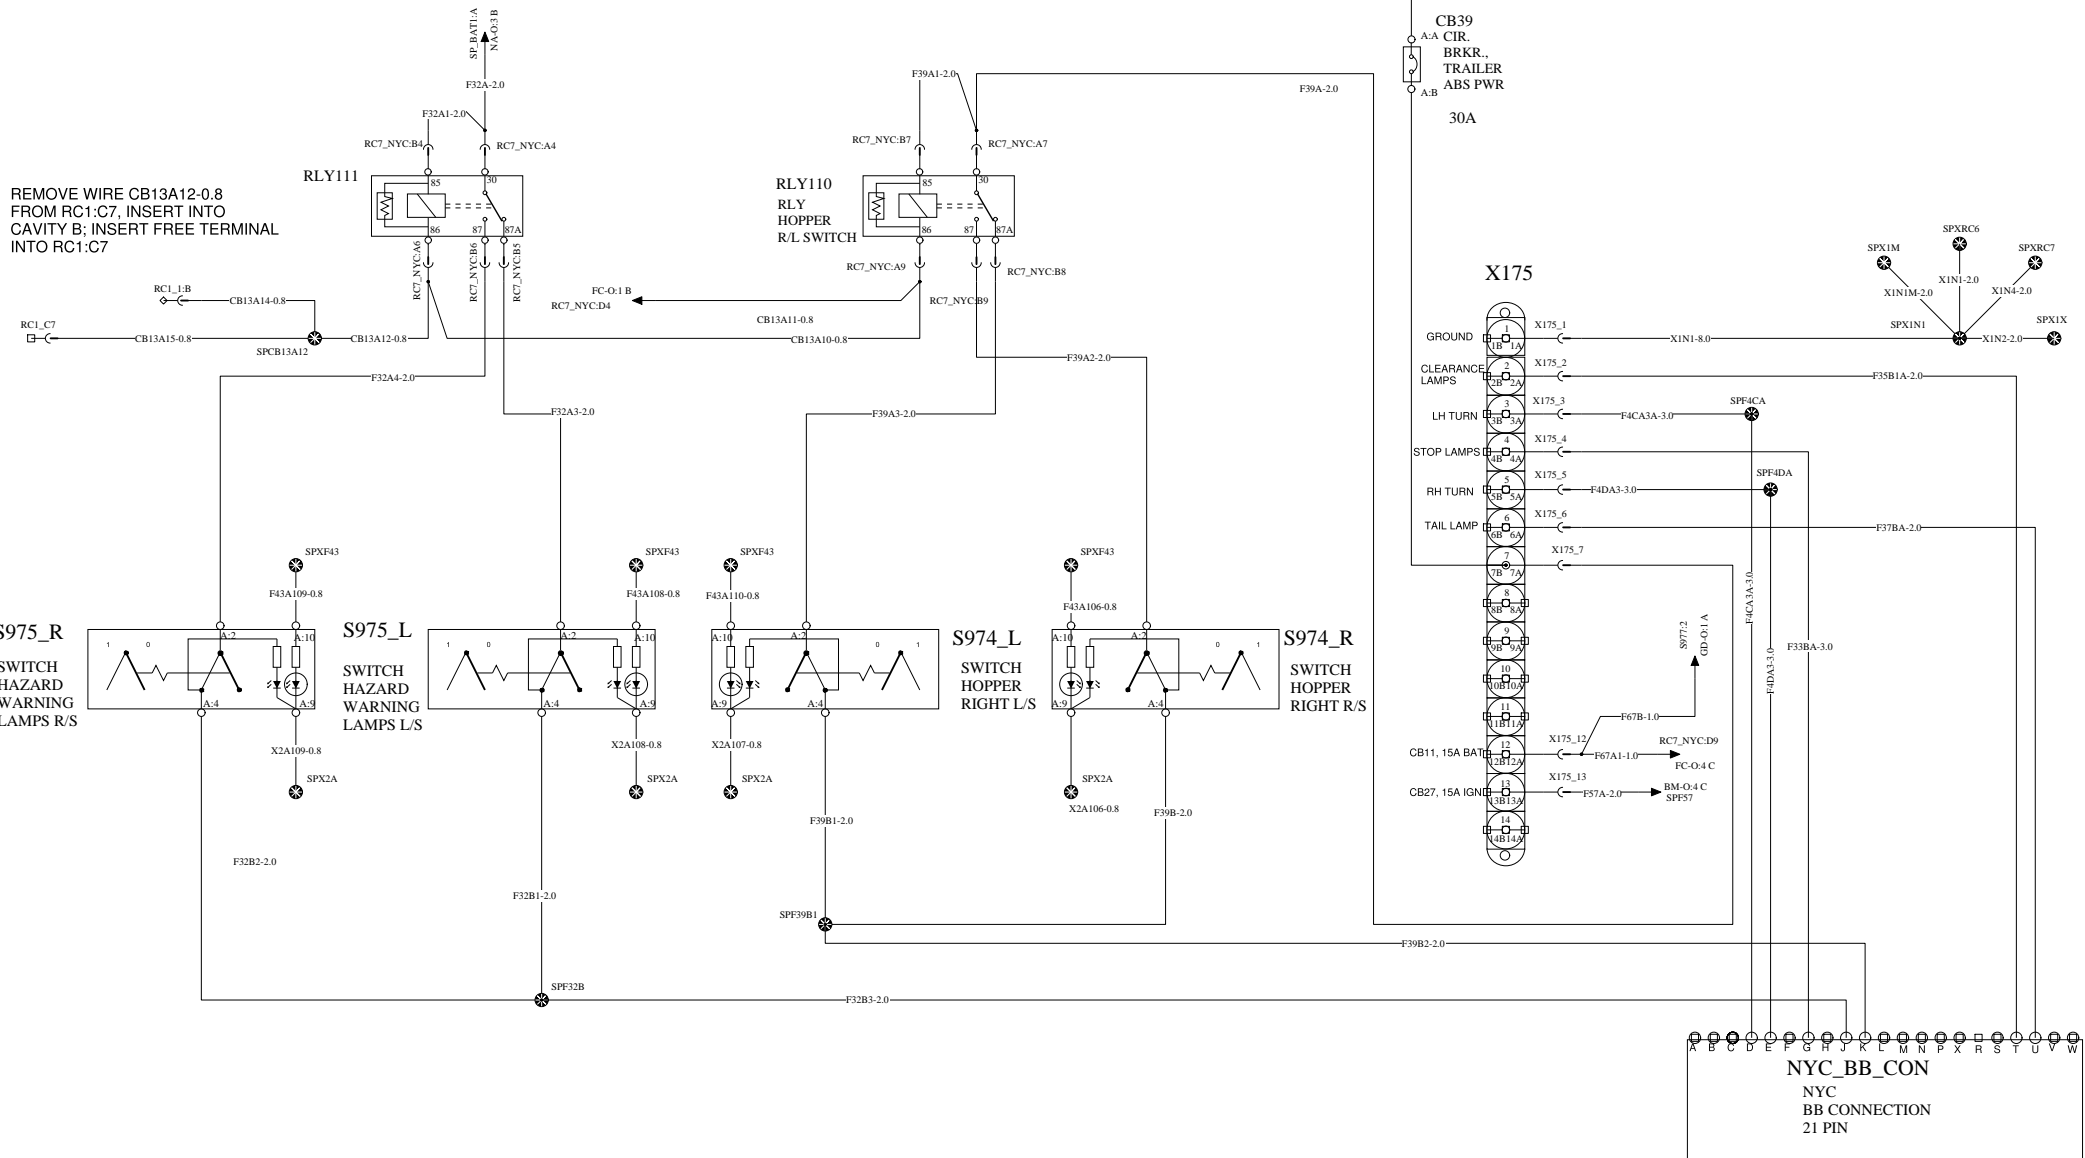

NYC_SINGLE_DUAL_BIN_BB

WIRING DIAGRAM: BN-O

BATT
IGN
EMS
ILLUM

MACK

Mack Trucks Inc.

Document title
WIRING DIAGRAM - TYPE OL L1EH1 - NYC DOS

Document type
PRODUCT SCHEMATIC

Drawing No.
22760318

Revision
04

Page
8 (23)