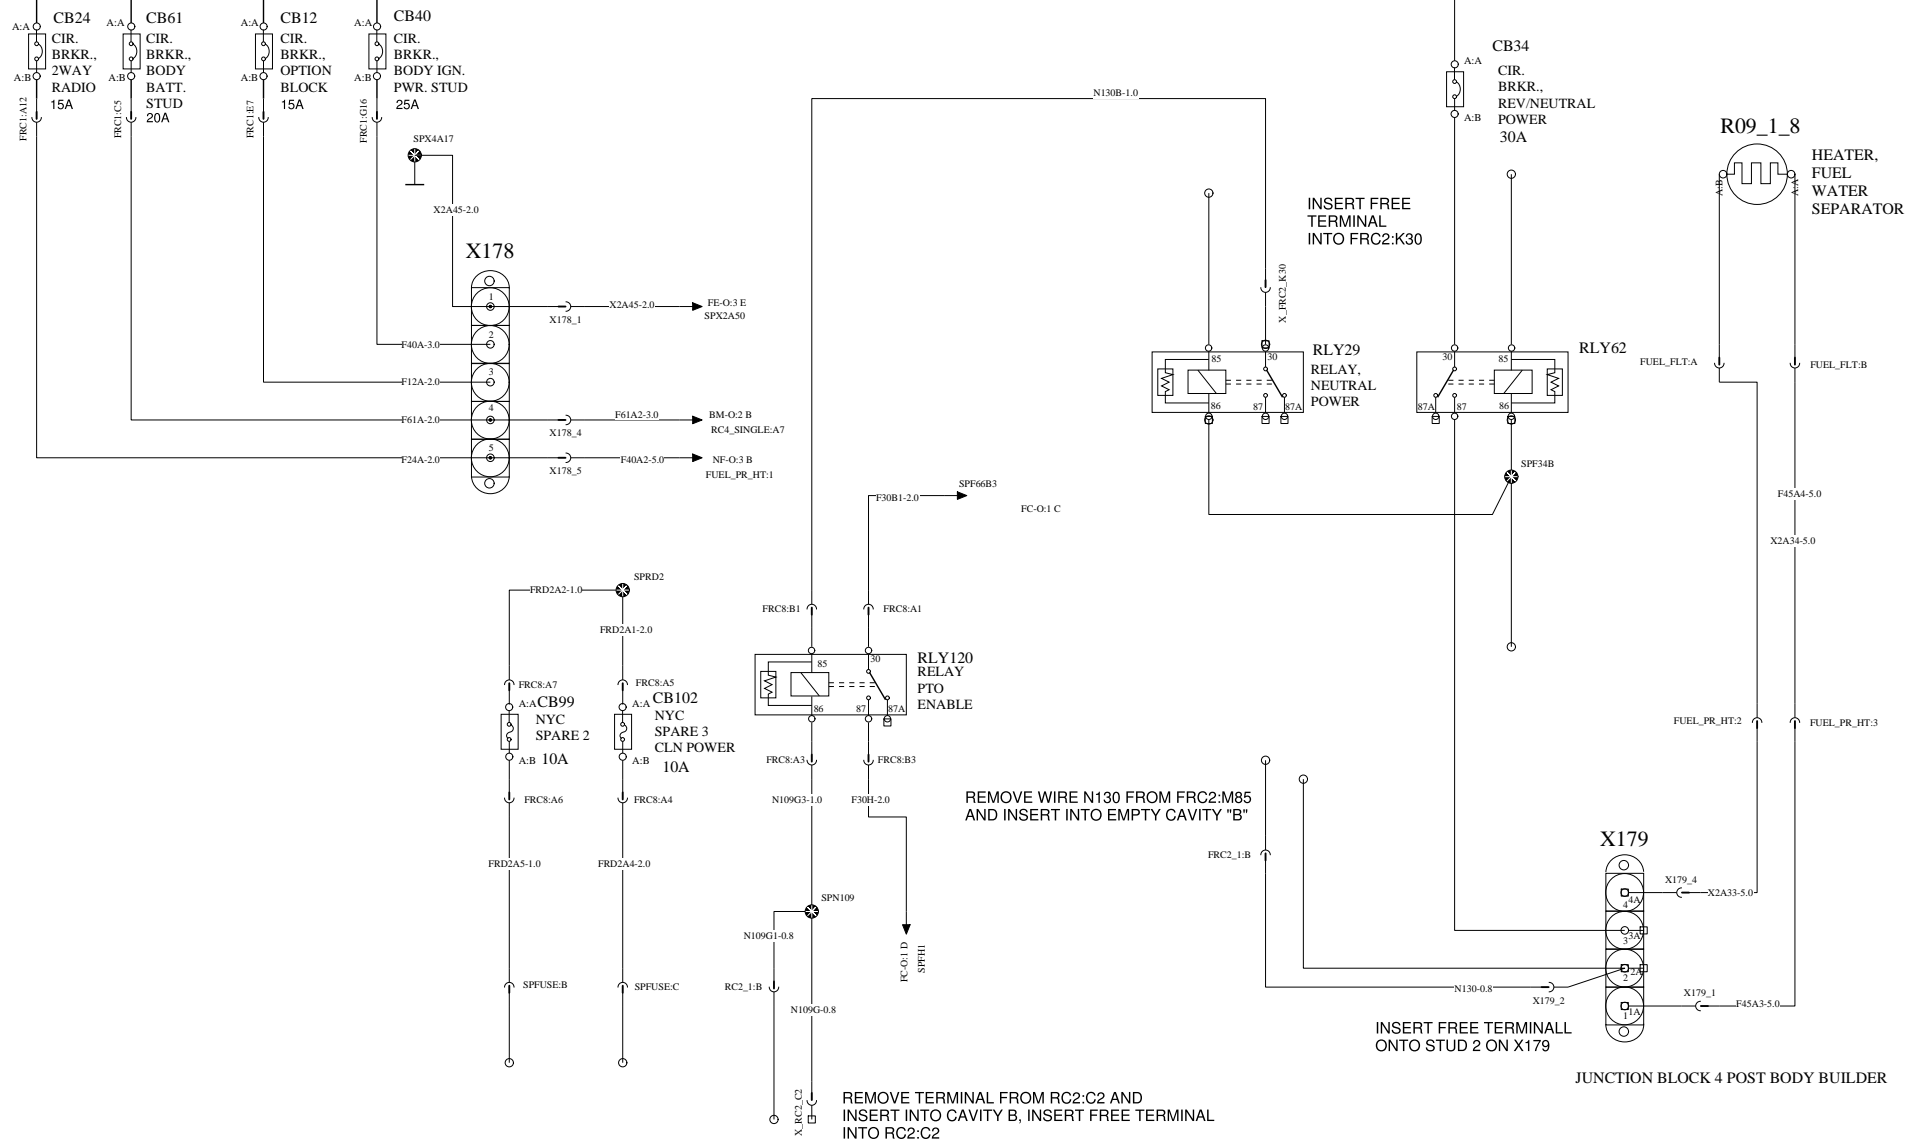

NYC_SPARES_FEEDS_V1

WIRING DIAGRAM: NB-O

BATT
IGN
EMS
ILLUM

BATT
IGN
EMS
ILLUM

MACK

Mack Trucks Inc.

Document title
WIRING DIAGRAM - TYPE OL L1EH1 - NYC DOS
Document type
PRODUCT SCHEMATIC

Drawing No.
22760318

Revision
04

Page
20 (23)