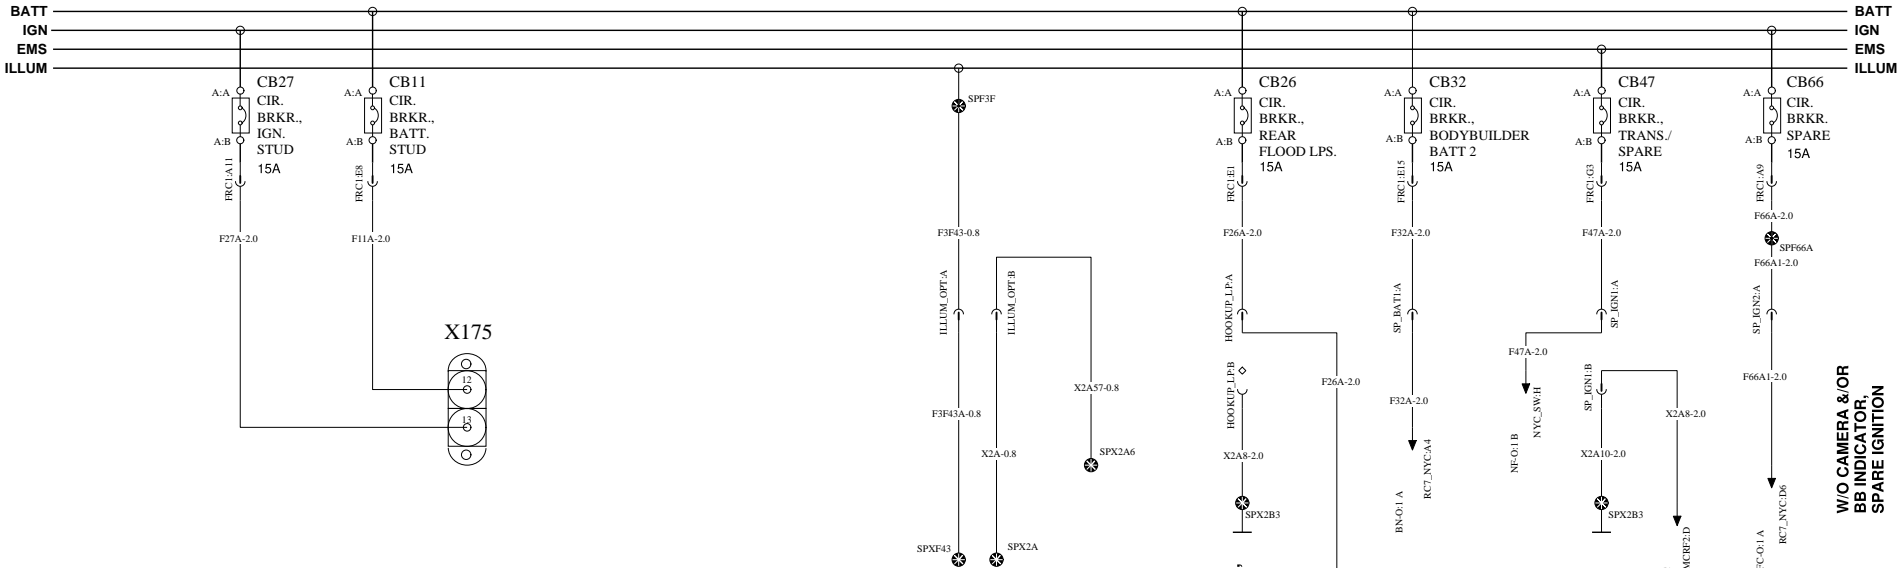

Document title
WIRING DIAGRAM - TYPE OL L1EH1 - DOS

Document type
PRODUCT SCHEMATIC

Drawing No.
22760318

Revision
04

Page
18 (23)

NYC_SPARE_CONNECTORS_&_FEEDS

WIRING DIAGRAM: NA-O

MACK