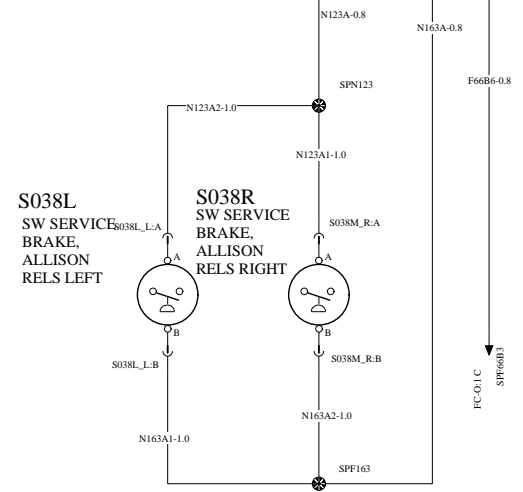

BATT
IGN
EMS
ILLUM

BATT
IGN
EMS
ILLUM

CIR.
BRKR.
DCL(CDS)
EMS
POWER

K106 - EMS Bus 1 Power

CB18
10A

X21A
Socket, Body builder connector

NYC_BBM_V3

WIRING DIAGRAM: BH-O