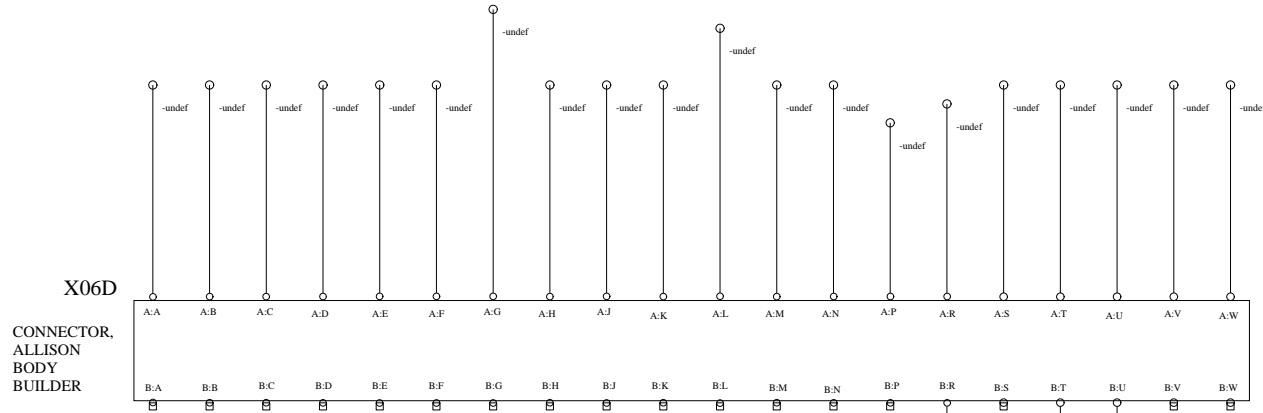

NYC_BBM_V3

WIRING DIAGRAM: BH-O

MACK

Mack Trucks Inc.

Document title
WIRING DIAGRAM - TYPE OL L1EH1 - NYC DOS

Document type
PRODUCT SCHEMATIC

Drawing No.
22760318

Revision
04

Page
5 (23)