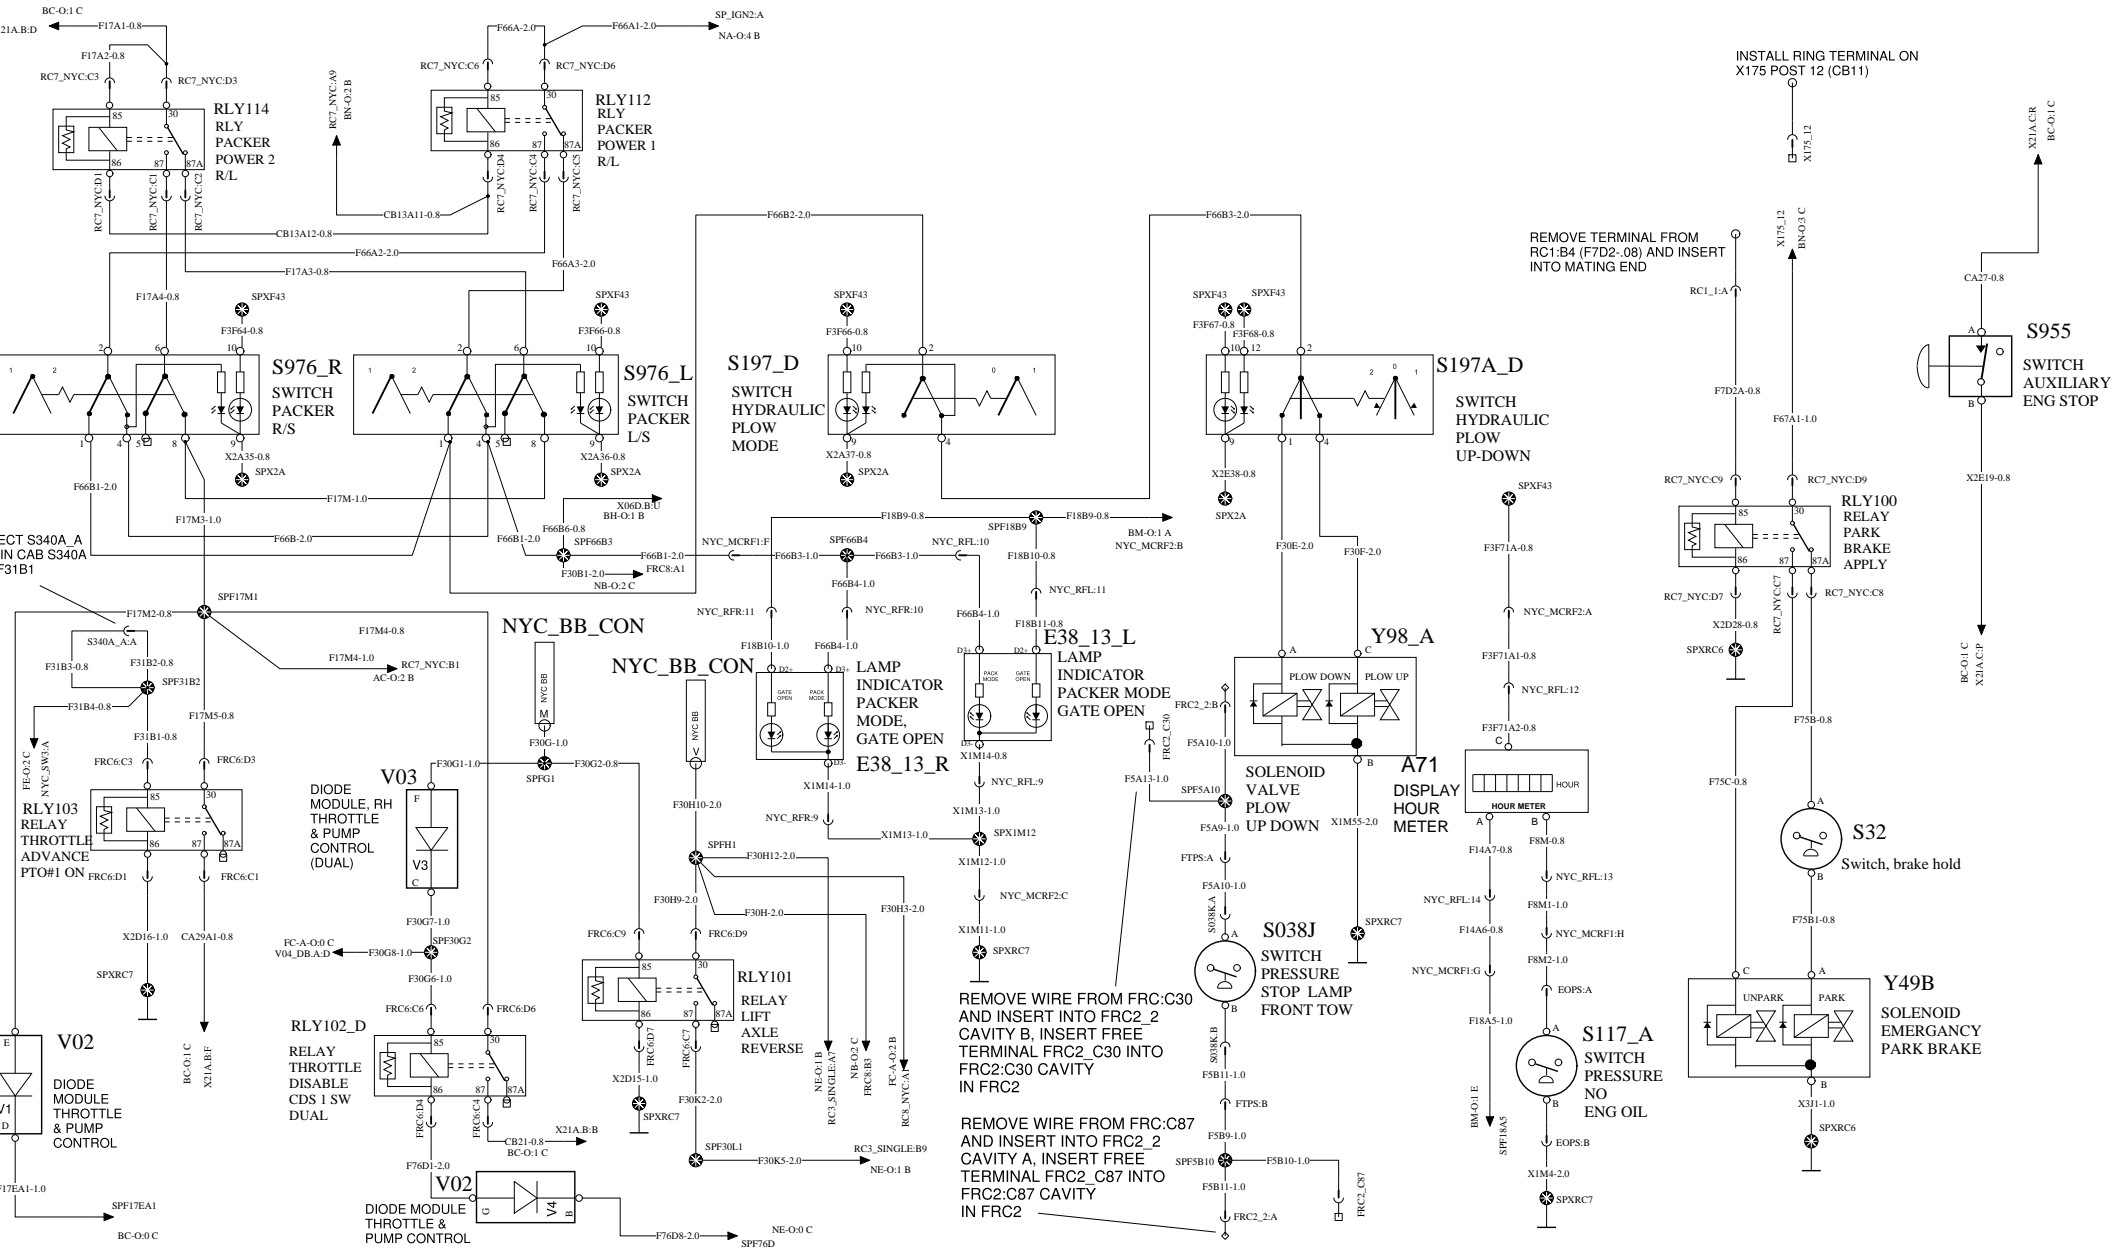

NYC_SINGLE_DUAL_BIN_BB

WIRING DIAGRAM: FC-O

BATT
IGN
EMS
ILLUM

MACK

Mack Trucks Inc.

Document title
WIRING DIAGRAM - TYPE OL L1EH1 - NYC DOS
Document type
PRODUCT SCHEMATIC

Drawing No.
22760318

Revision
04

Page
13 (23)