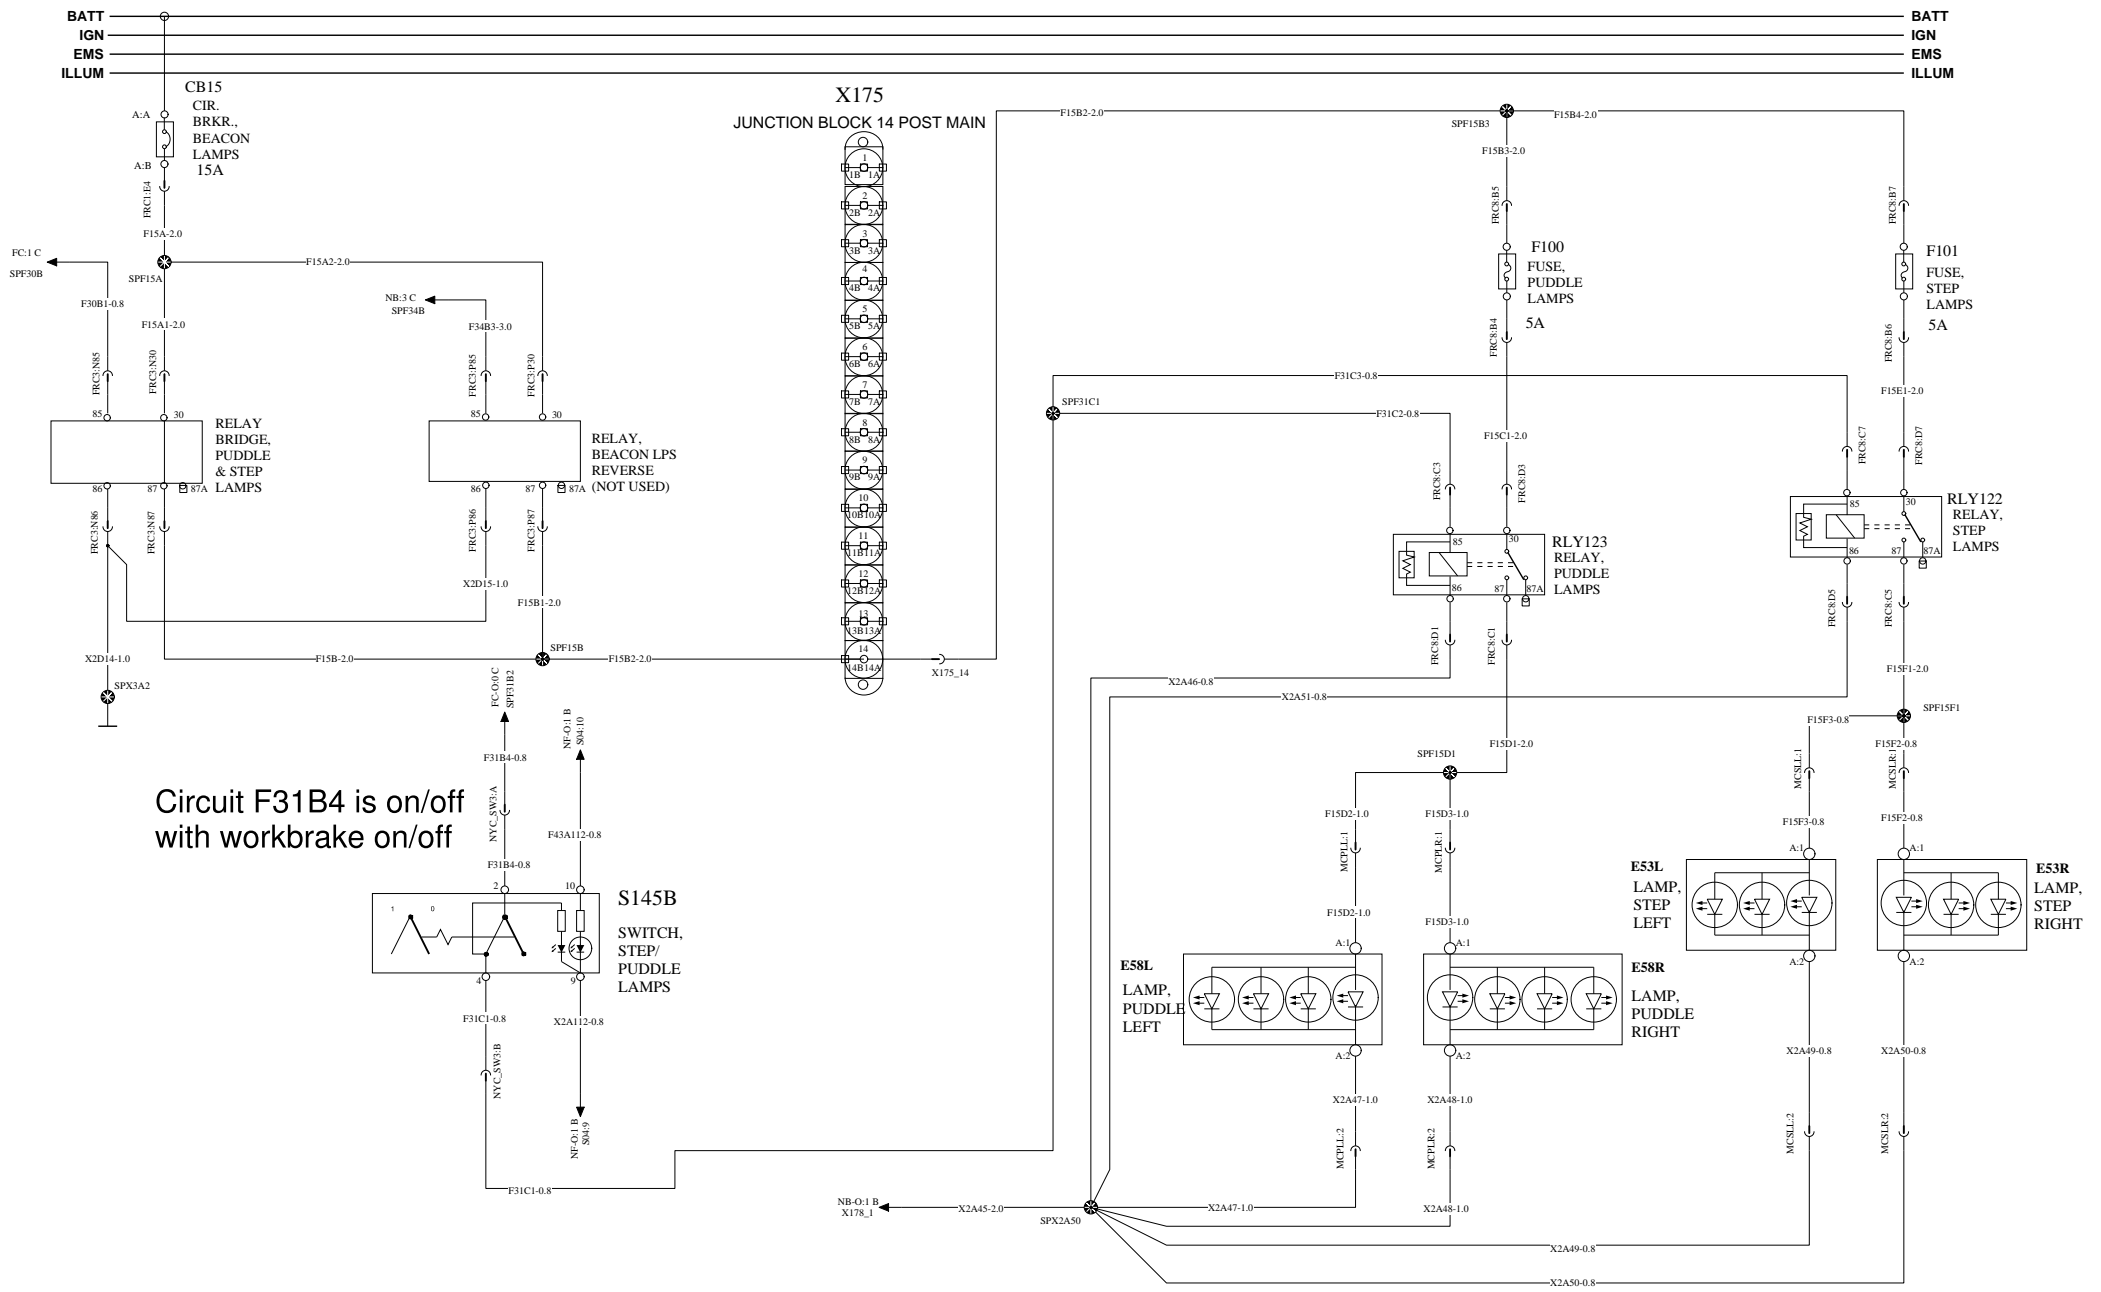

Page
13 (23)

NYC SINGLE BIN STEP & PUDDLE WORKING LAMPS

WIRING DIAGRAM: FE-O

Circuit F31B4 is on/off with workbrake on/off

BATT _____ BATT
 IGN _____ IGN
 EMS _____ EMS
 ILLUM _____ ILLUM

Mack Trucks Inc.

Document title WIRING DIAGRAM - TYPE OL L1EH1 - NYC DS
Document type PRODUCT SCHEMATIC