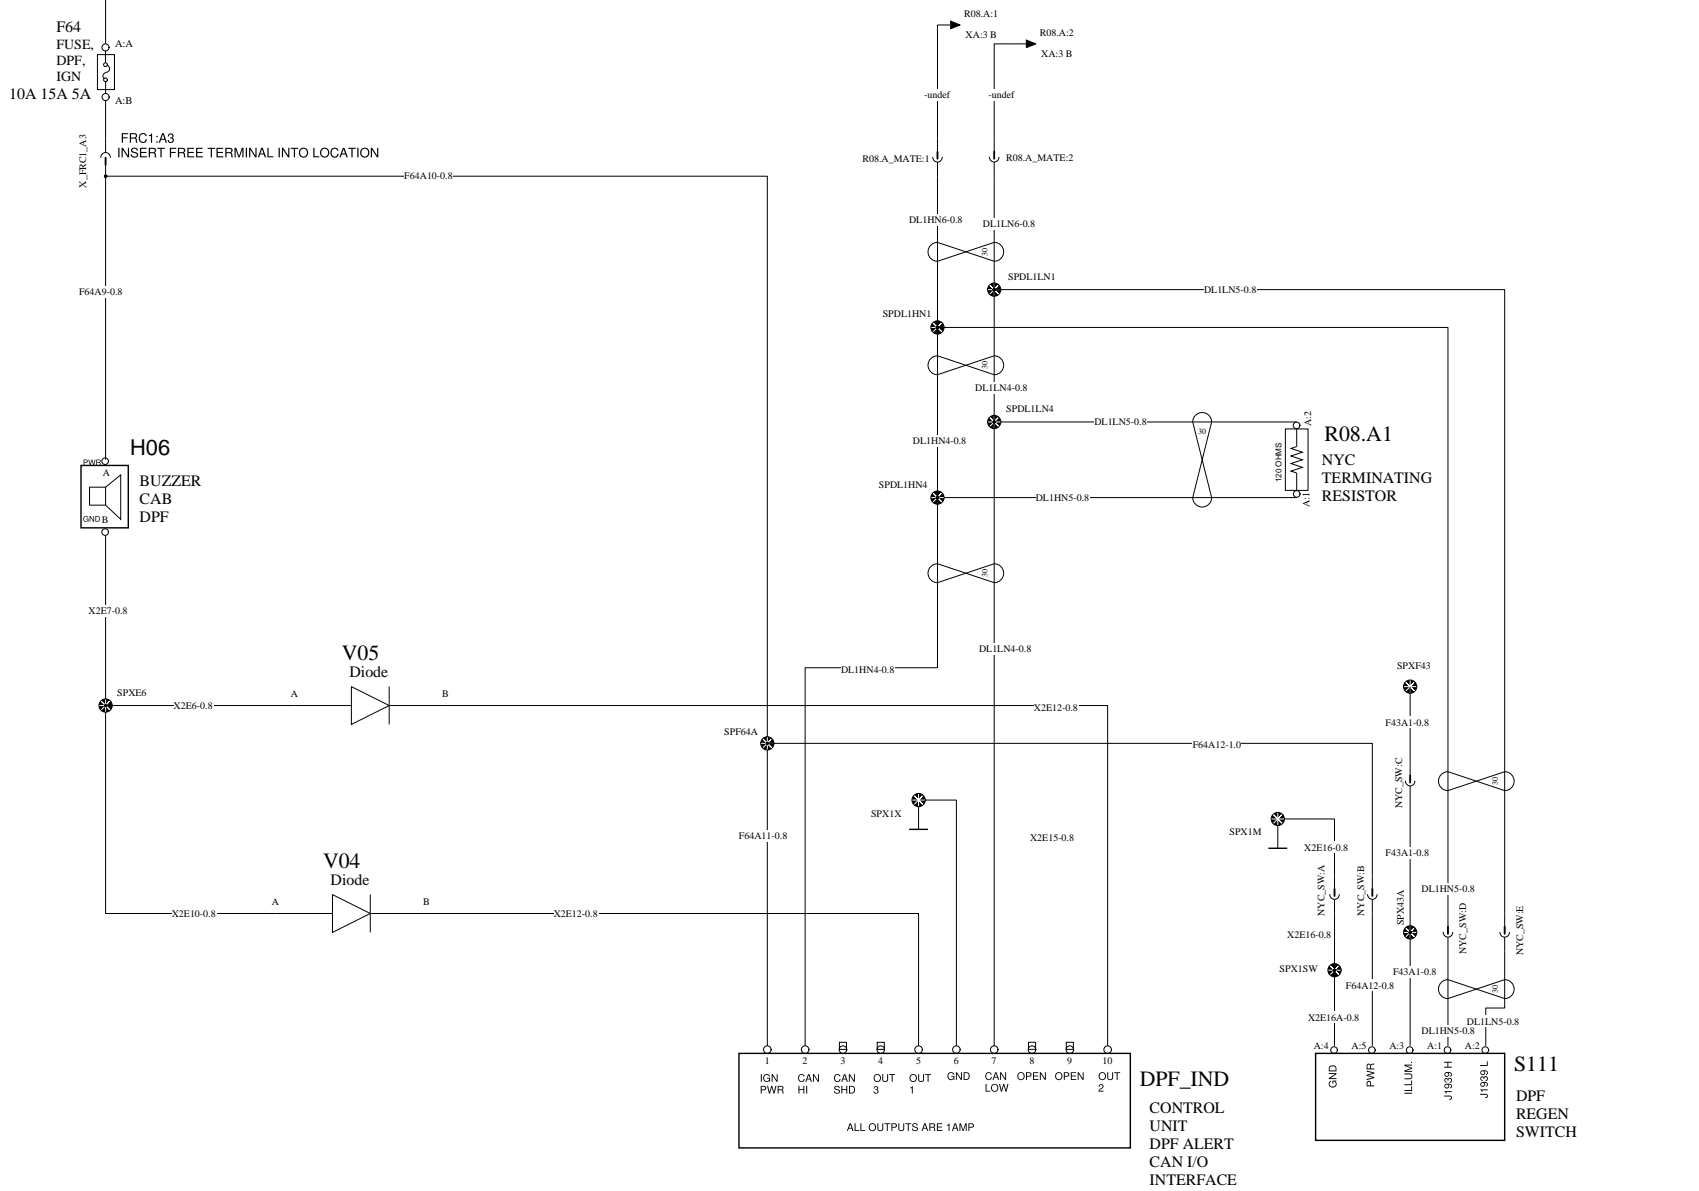

NYC_DPF_ALERT

WIRING DIAGRAM: CK-O

BATT
IGN
EMS
ILLUM

F64
FUSE,
DPF,
IGN
10A 15A 5A

FRC1:A3
INSERT FREE TERMINAL INTO LOCATION

F64A9-0.8

H06
BUZZER
CAB
DPF

V05
Diode

V04
Diode

DPF_IND
CONTROL
UNIT
DPF ALERT
CAN I/O
INTERFACE

S111
DPF
REGEN
SWITCH

R08.A1
NYC
TERMINATING
RESISTOR

MACK

Mack Trucks Inc.

Document title
WIRING DIAGRAM - TYPE OL L1EH1 - NYC DOS
Document type
PRODUCT SCHEMATIC

Drawing No.
22760318

Revision
04

Page
9 (23)