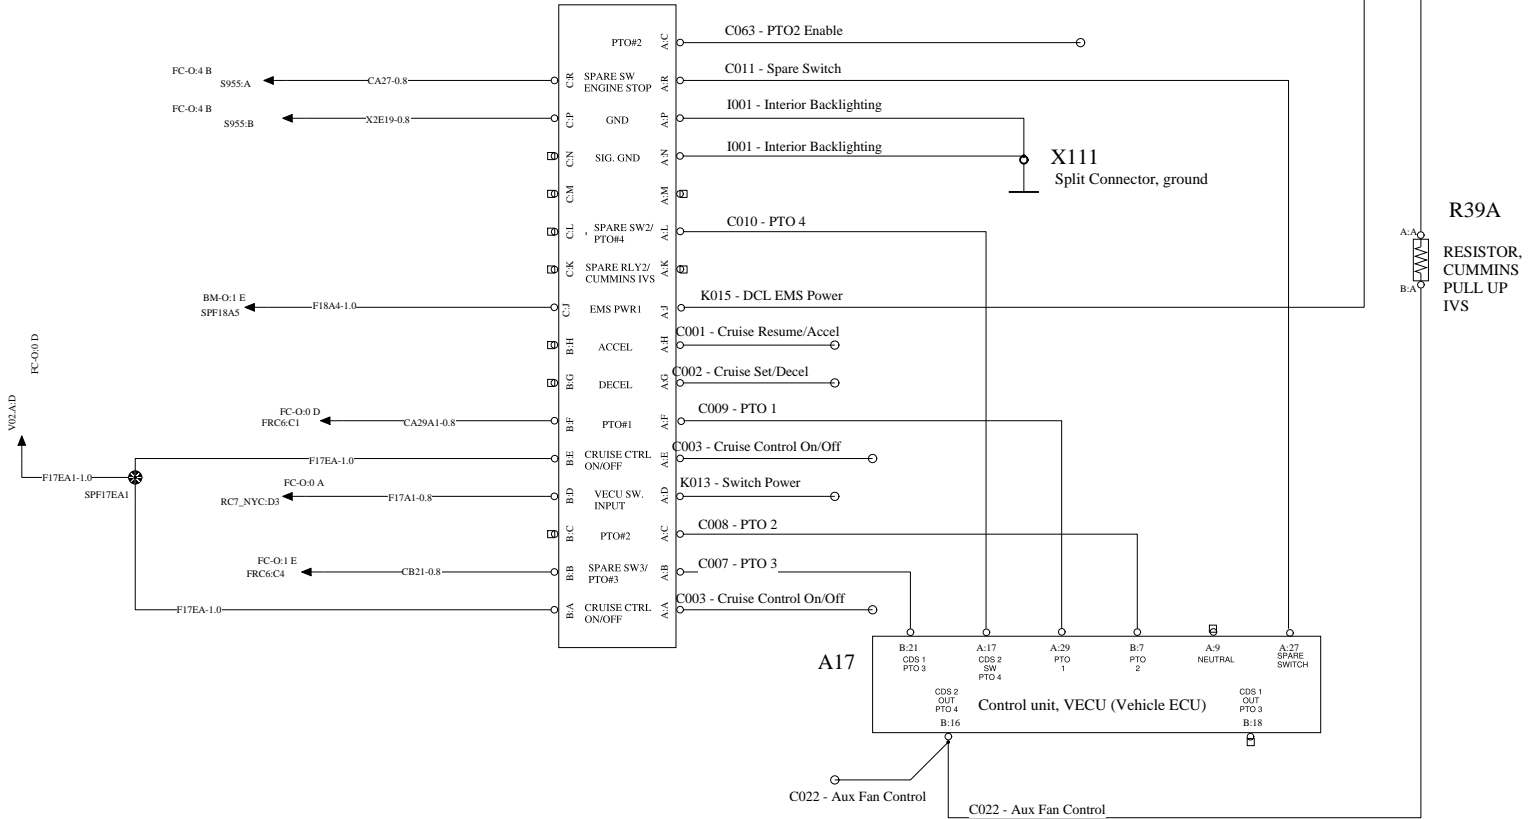

BATT
IGN
EMS
ILLUM

BATT
IGN
EMS
ILLUM

CIR.
BRKR.
DCL(CDS)
EMS
POWER

K106 - EMS Bus 1 Power

CB18
10A

X21A
Socket, Body builder connector

NYC_BBM_V3

WIRING DIAGRAM: BH-O