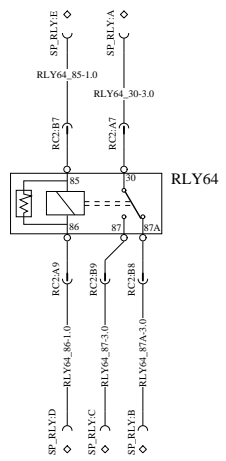

Document title
WIRING DIAGRAM - TYPE OL L1EH1 - DOS

Document type
PRODUCT SCHEMATIC

Drawing No.
22760318

Revision
04

Page
18 (23)

NYC_SPARE_CONNECTORS_&_FEEDS

WIRING DIAGRAM: NA-O

MACK

Mack Trucks Inc.

Document title
 WIRING DIAGRAM - TYPE OL L1EH1 - NYC DOS
 Document type
 PRODUCT SCHEMATIC

Drawing No.
 22760318

Revision
 04

Page
 19 (23)

NYC_SPARES_FEEDS_V1

WIRING DIAGRAM: NB-O

BATT
IGN
EMS
ILLUM