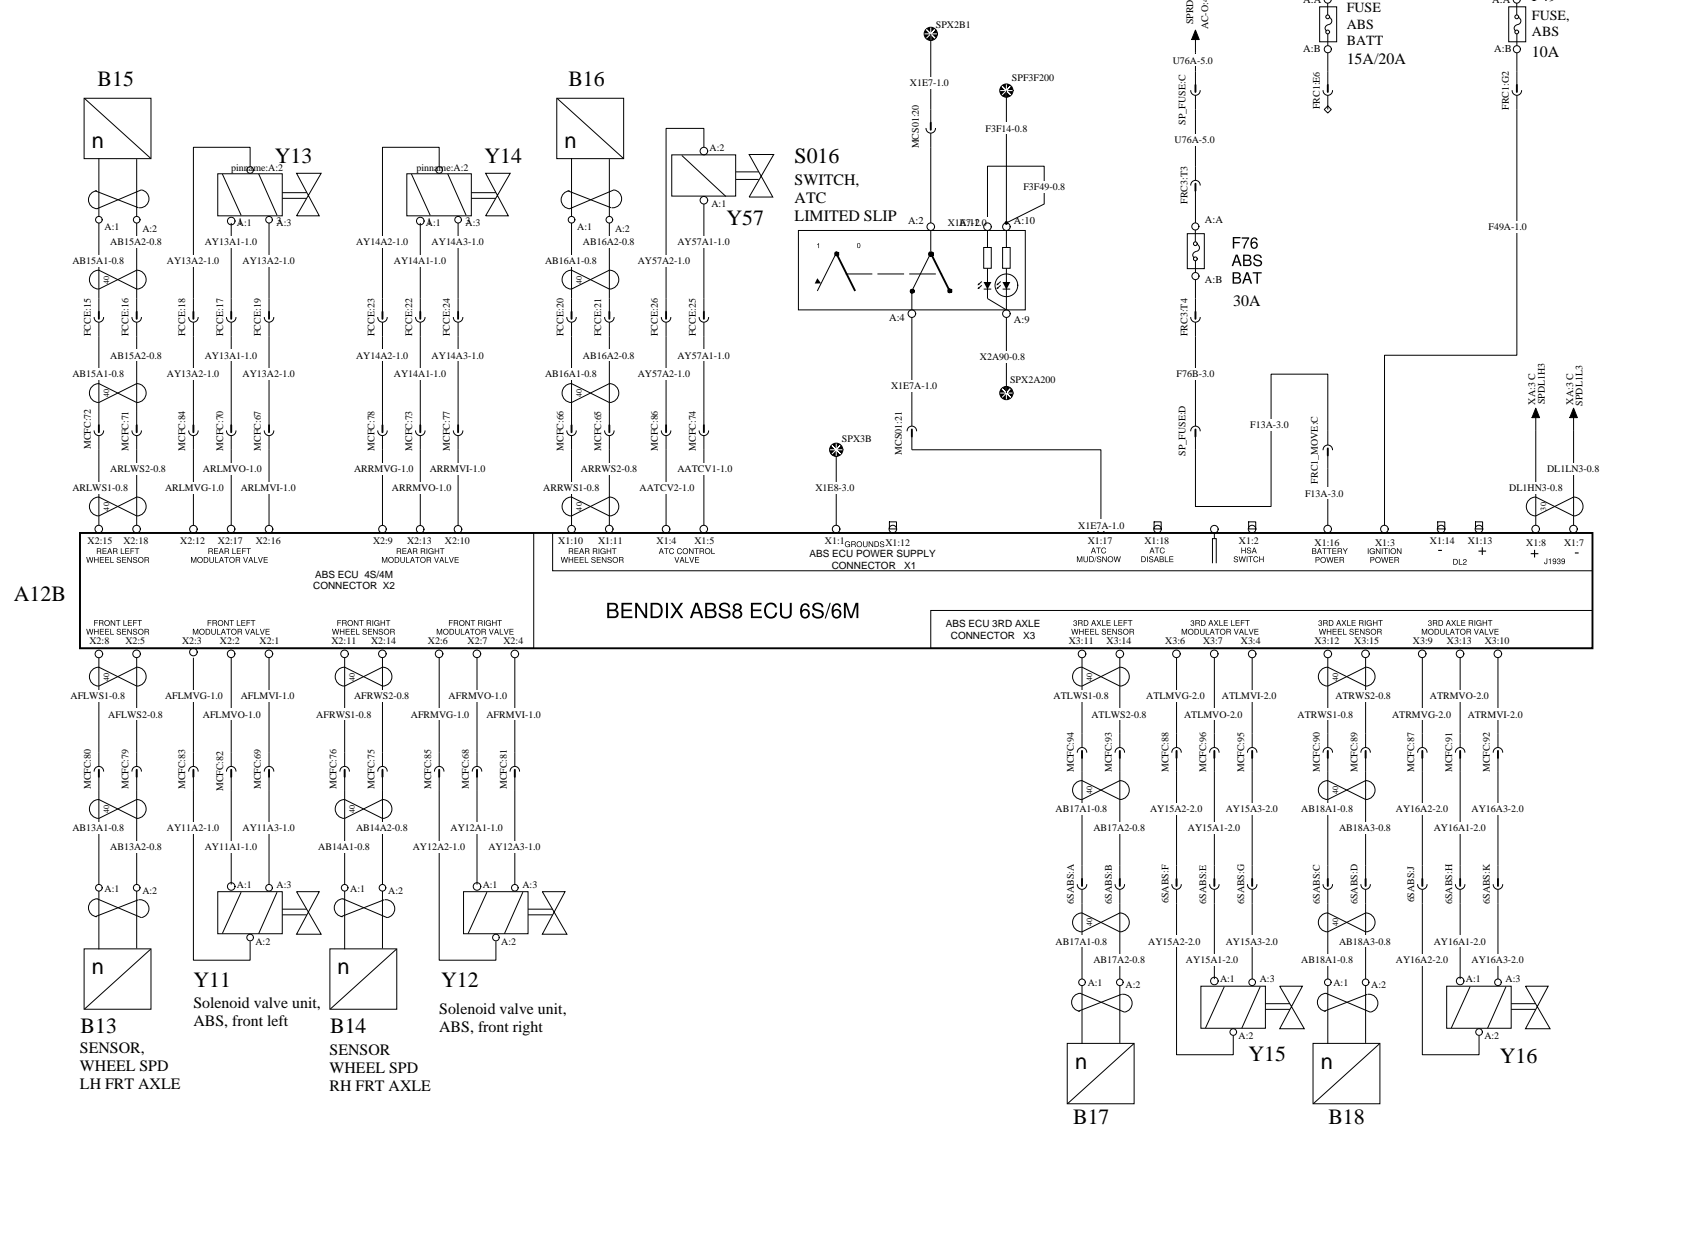

Document type
PRODUCT SCHEMATIC

Drawing No.
22760318

Revision
04

Page
10 (23)

ABS BENDIX 8

WIRING DIAGRAM:EC-O

BATT
IGN
EMS
ILLUM

MACK