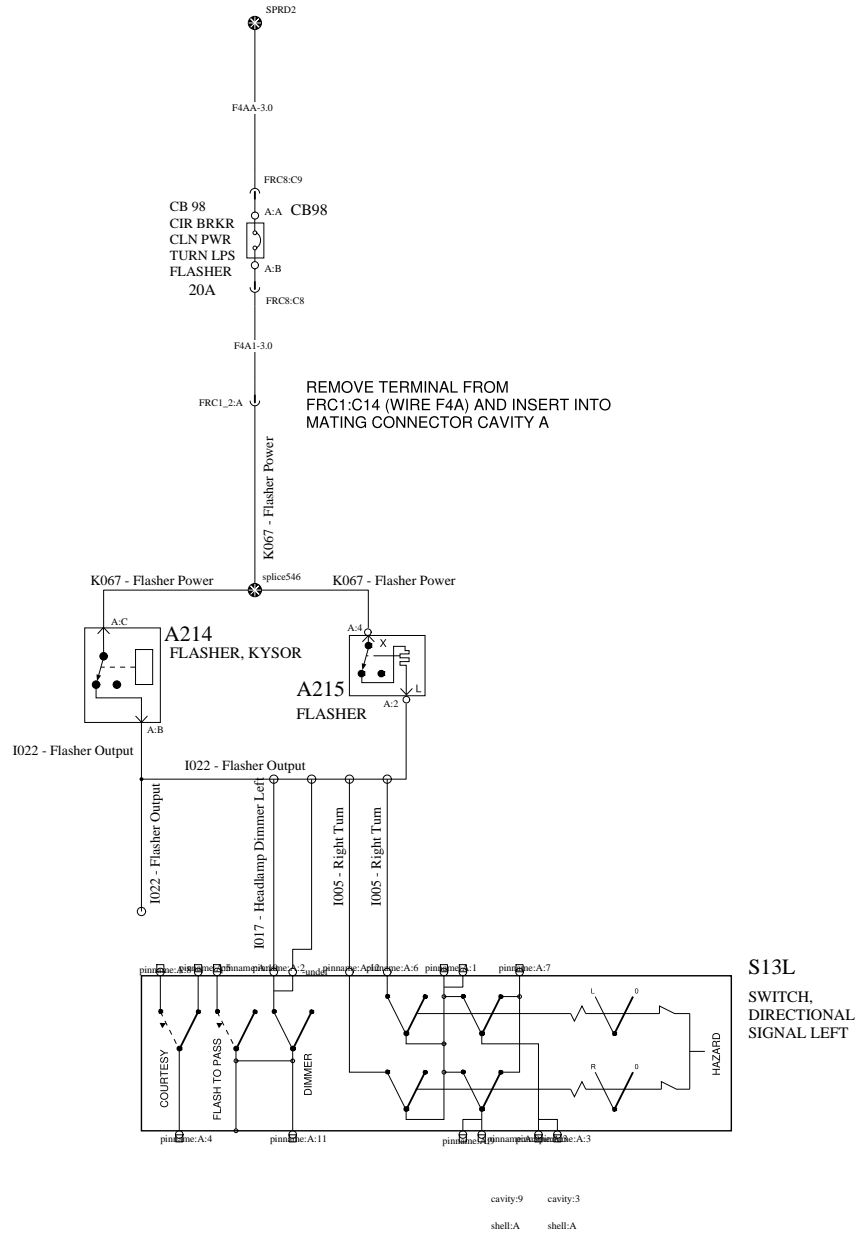

Page
13 (23)

NYC SINGLE BIN STEP & PUDDLE WORKING LAMPS

WIRING DIAGRAM: FE-O

Circuit F31B4 is on/off with workbrake on/off

BATT _____ BATT
 IGN _____ IGN
 EMS _____ EMS
 ILLUM _____ ILLUM

Mack Trucks Inc.

Document title WIRING DIAGRAM - TYPE OL L1EH1 - NYC DS
Document type PRODUCT SCHEMATIC