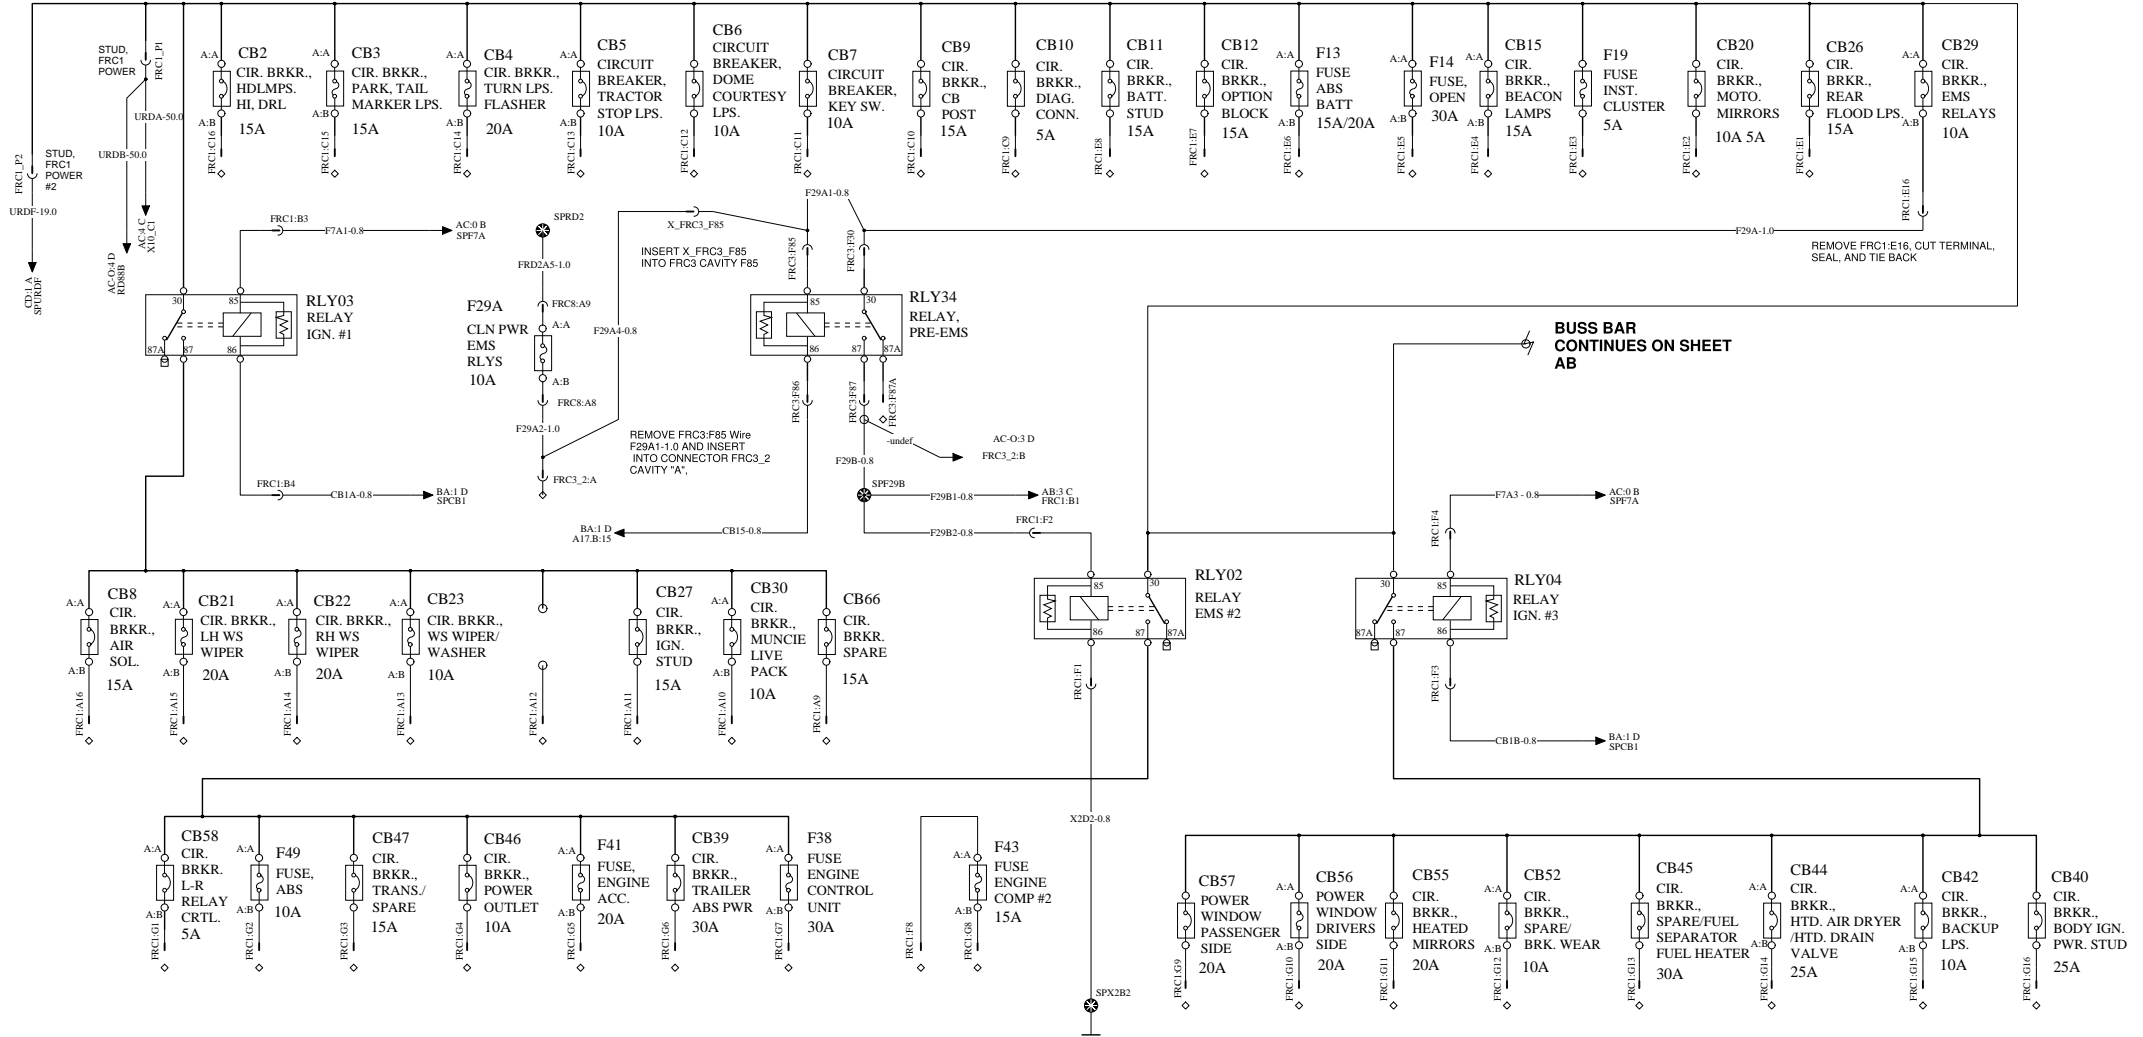

POWER DISTRIBUTION

WIRING DIAGRAM: AA-O

BUSS BAR CONTINUES ON SHEET AB

MACK

Mack Trucks Inc.

Document title WIRING DIAGRAM - TYPE OL L1EH1 - NYC DOS	Drawing No. 22760318	Revision 04	Page 2 (23)
Document type PRODUCT SCHEMATIC			