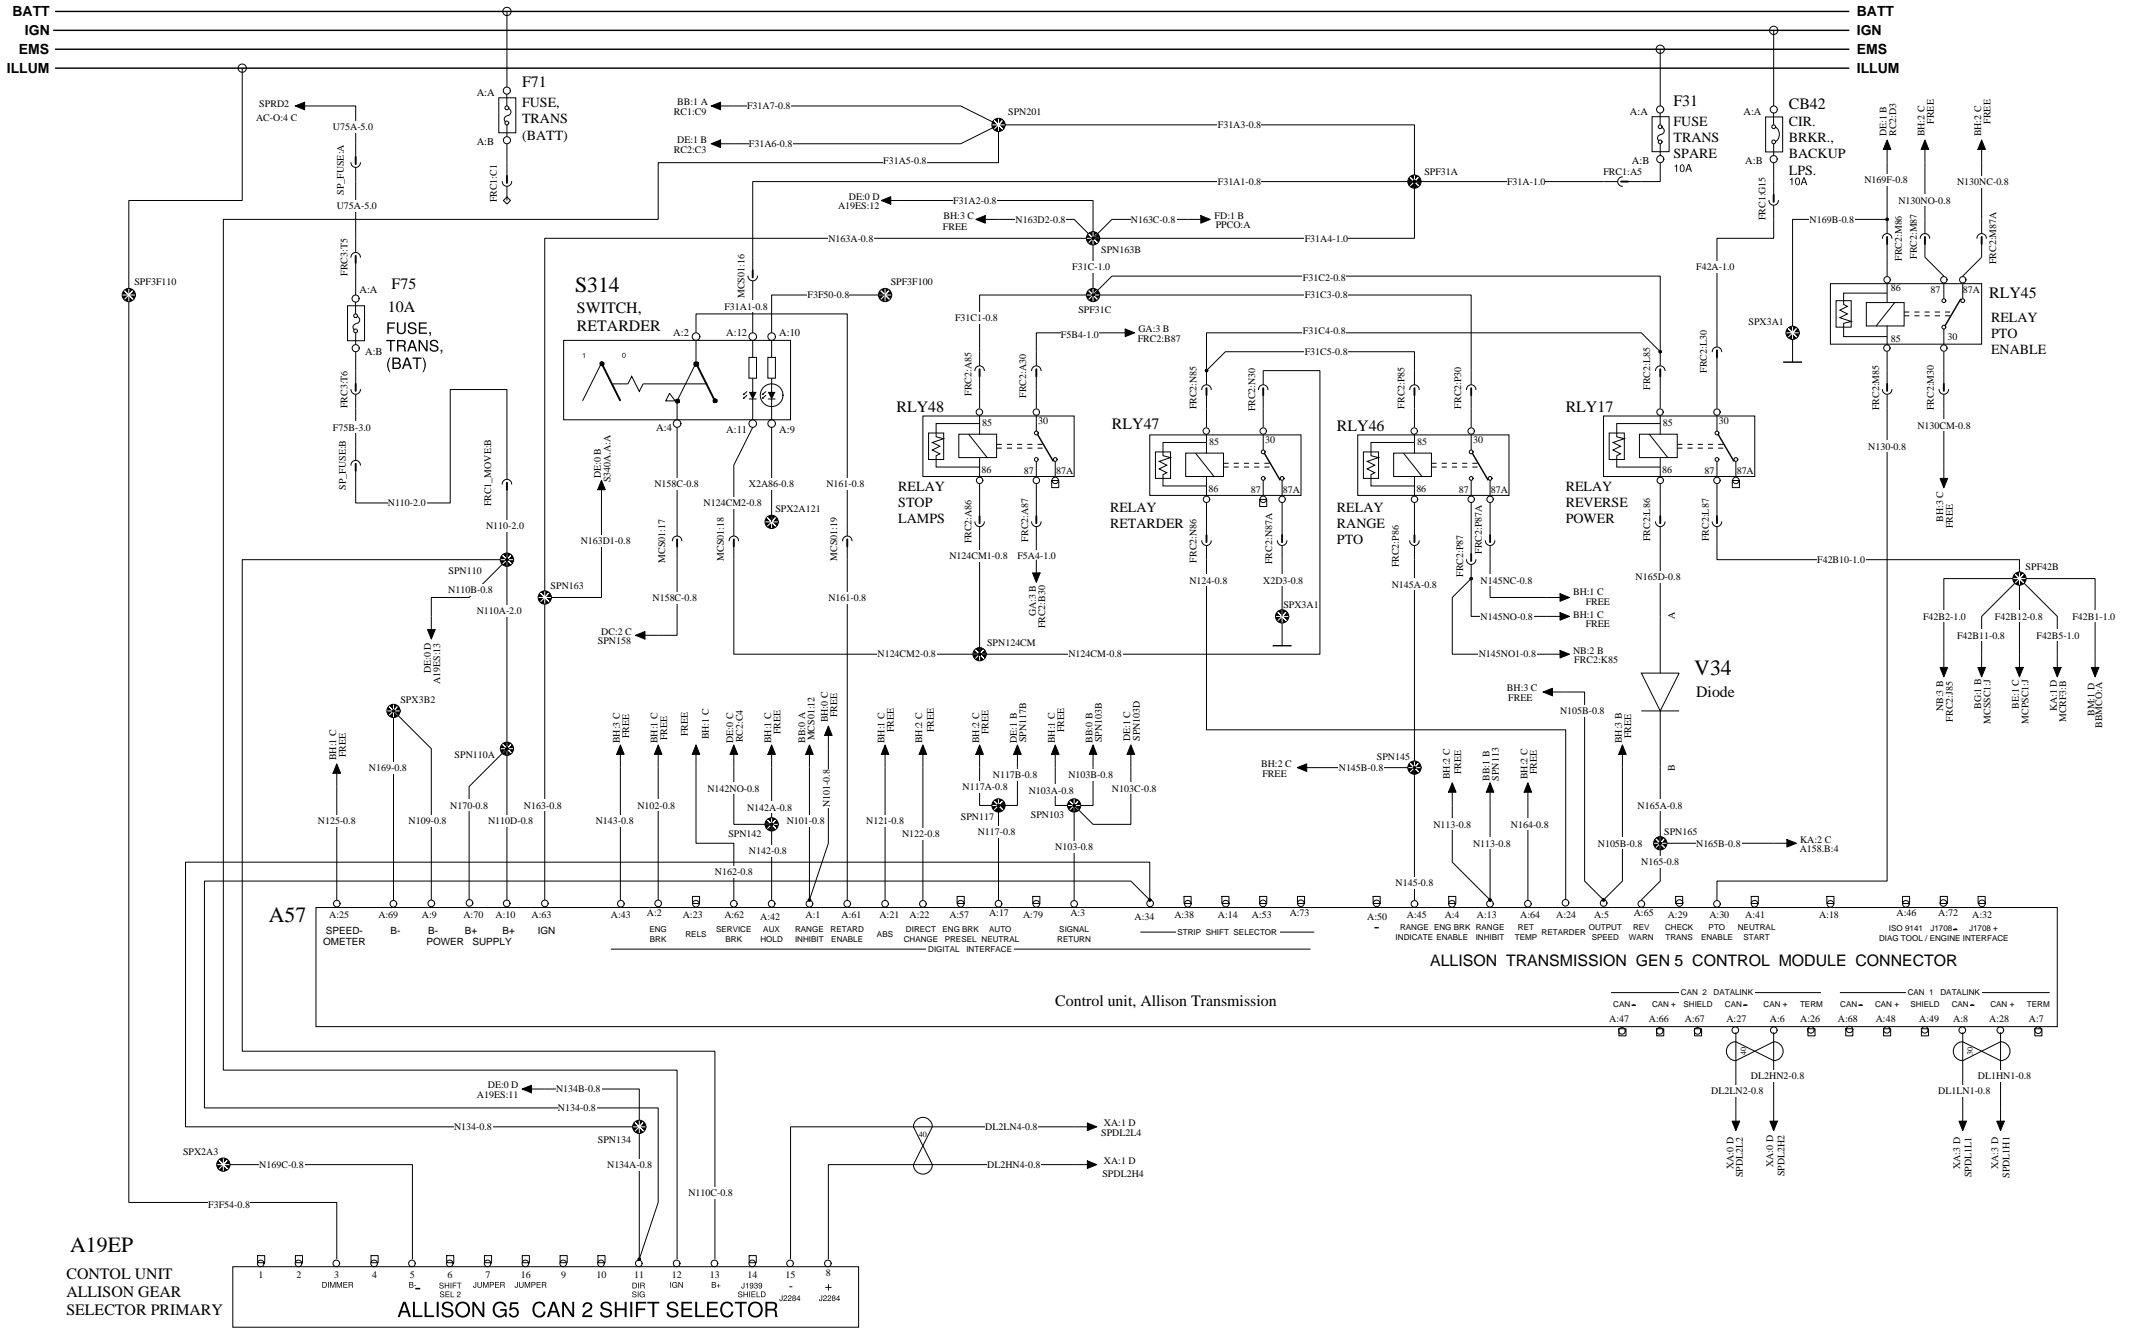

TRANSMISSION CONTROL 5th GENERATION

WIRING DIAGRAM : DD-O

MACK

Mack Trucks Inc.

Document title
WIRING DIAGRAM

Document type
PRODUCT SCHEMATIC

Drawing No.
22760318

Revision
04

Page
10 (23)