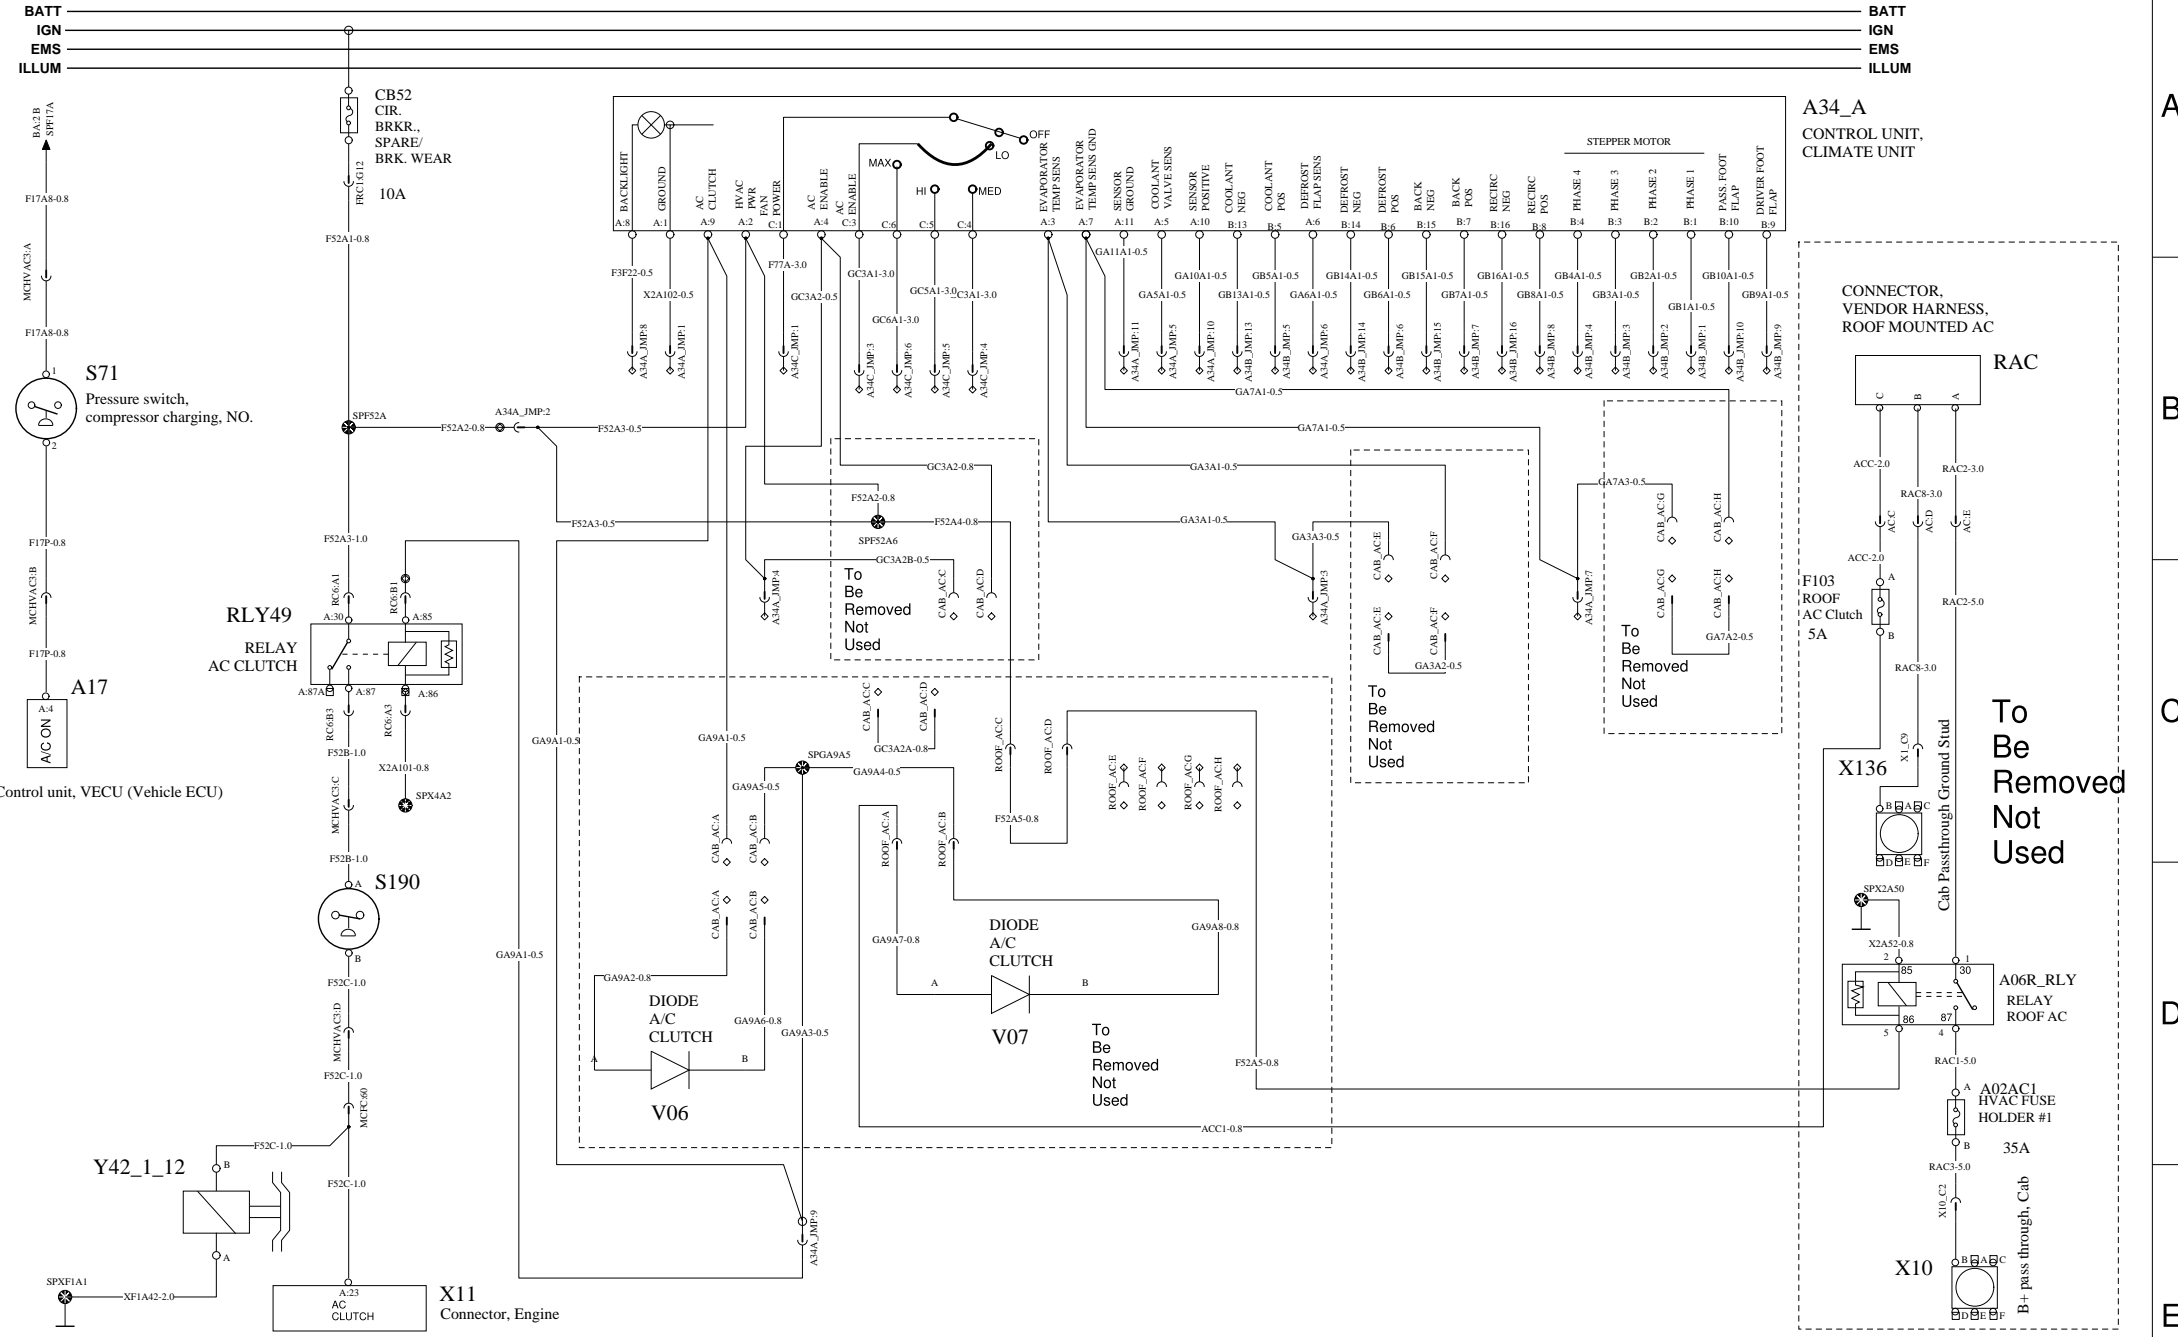

Revision

04

Page

17 (23)

CLIMATE CONTROL, HVAC JUMPER & ROOF AIR

WIRING DIAGRAM: HA-O

MACK

Mack Trucks INC.

Document title
WIRING DIAGRAM - TYPE OL L1EH1 - DOS

Document type
PRODUCT SCHEMATIC

Drawing No.
22760318

Revision
04

Page
18 (23)

NYC_SPARE_CONNECTORS_&_FEEDS

WIRING DIAGRAM: NA-O

MACK