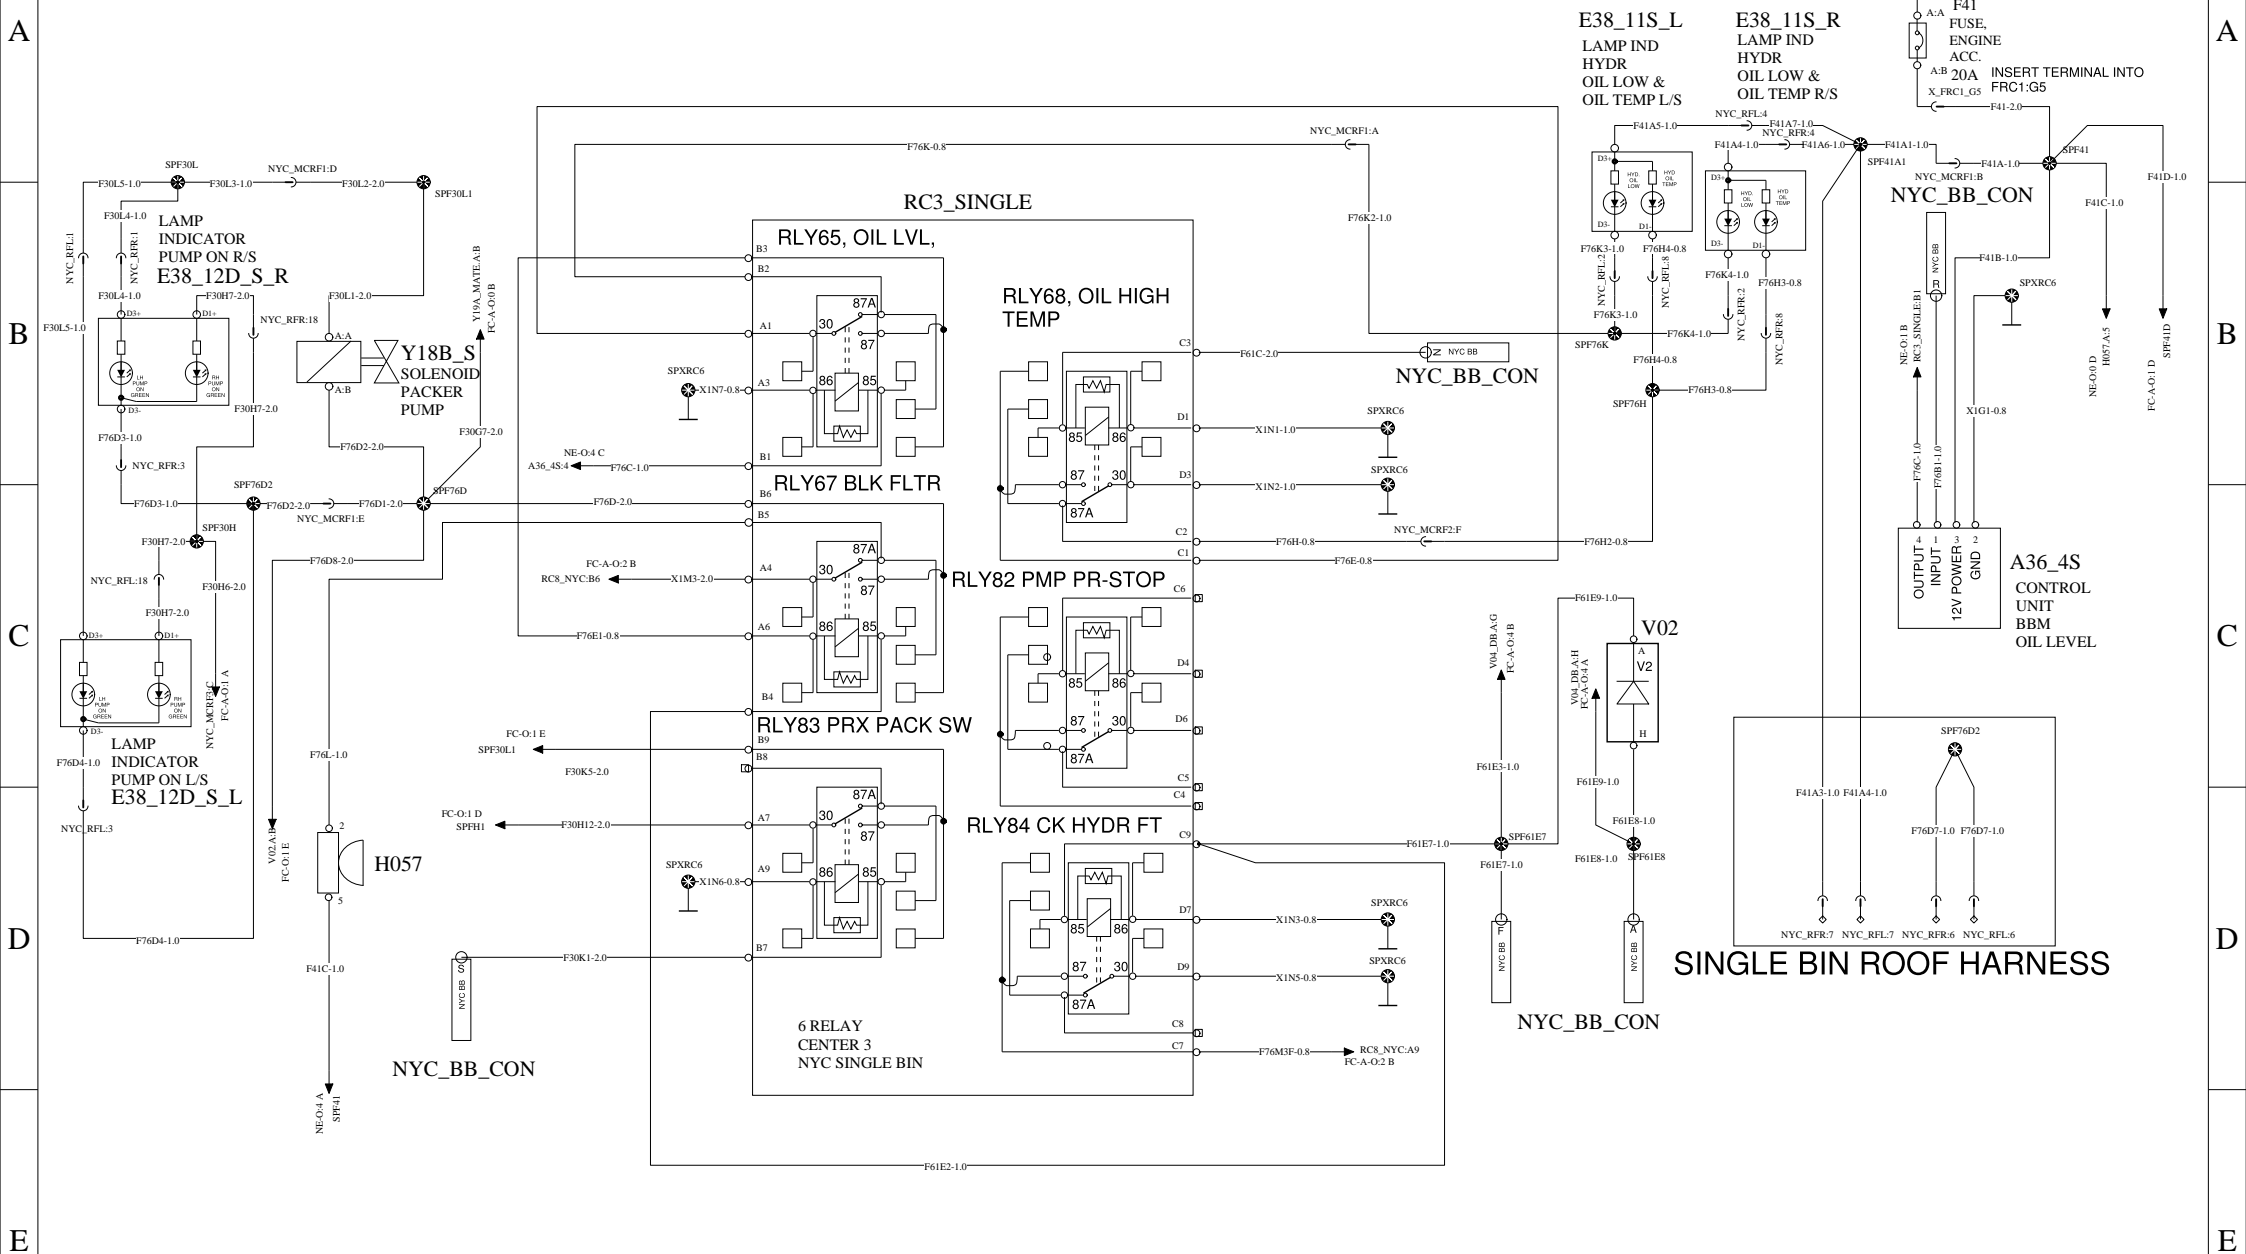

NYC_DUAL_BIN_BB

BATT
IGN
EMS
ILLUM

WIRING DIAGRAM: NE-O

BATT
IGN
EMS
ILLUM

MACK

Mack Trucks Inc.

Document title
WIRING DIAGRAM - TYPE OL L1EH1 - NYC DOS

Document type
PRODUCT SCHEMATIC

Drawing No.
22760318

Revision
04

Page
21 (23)