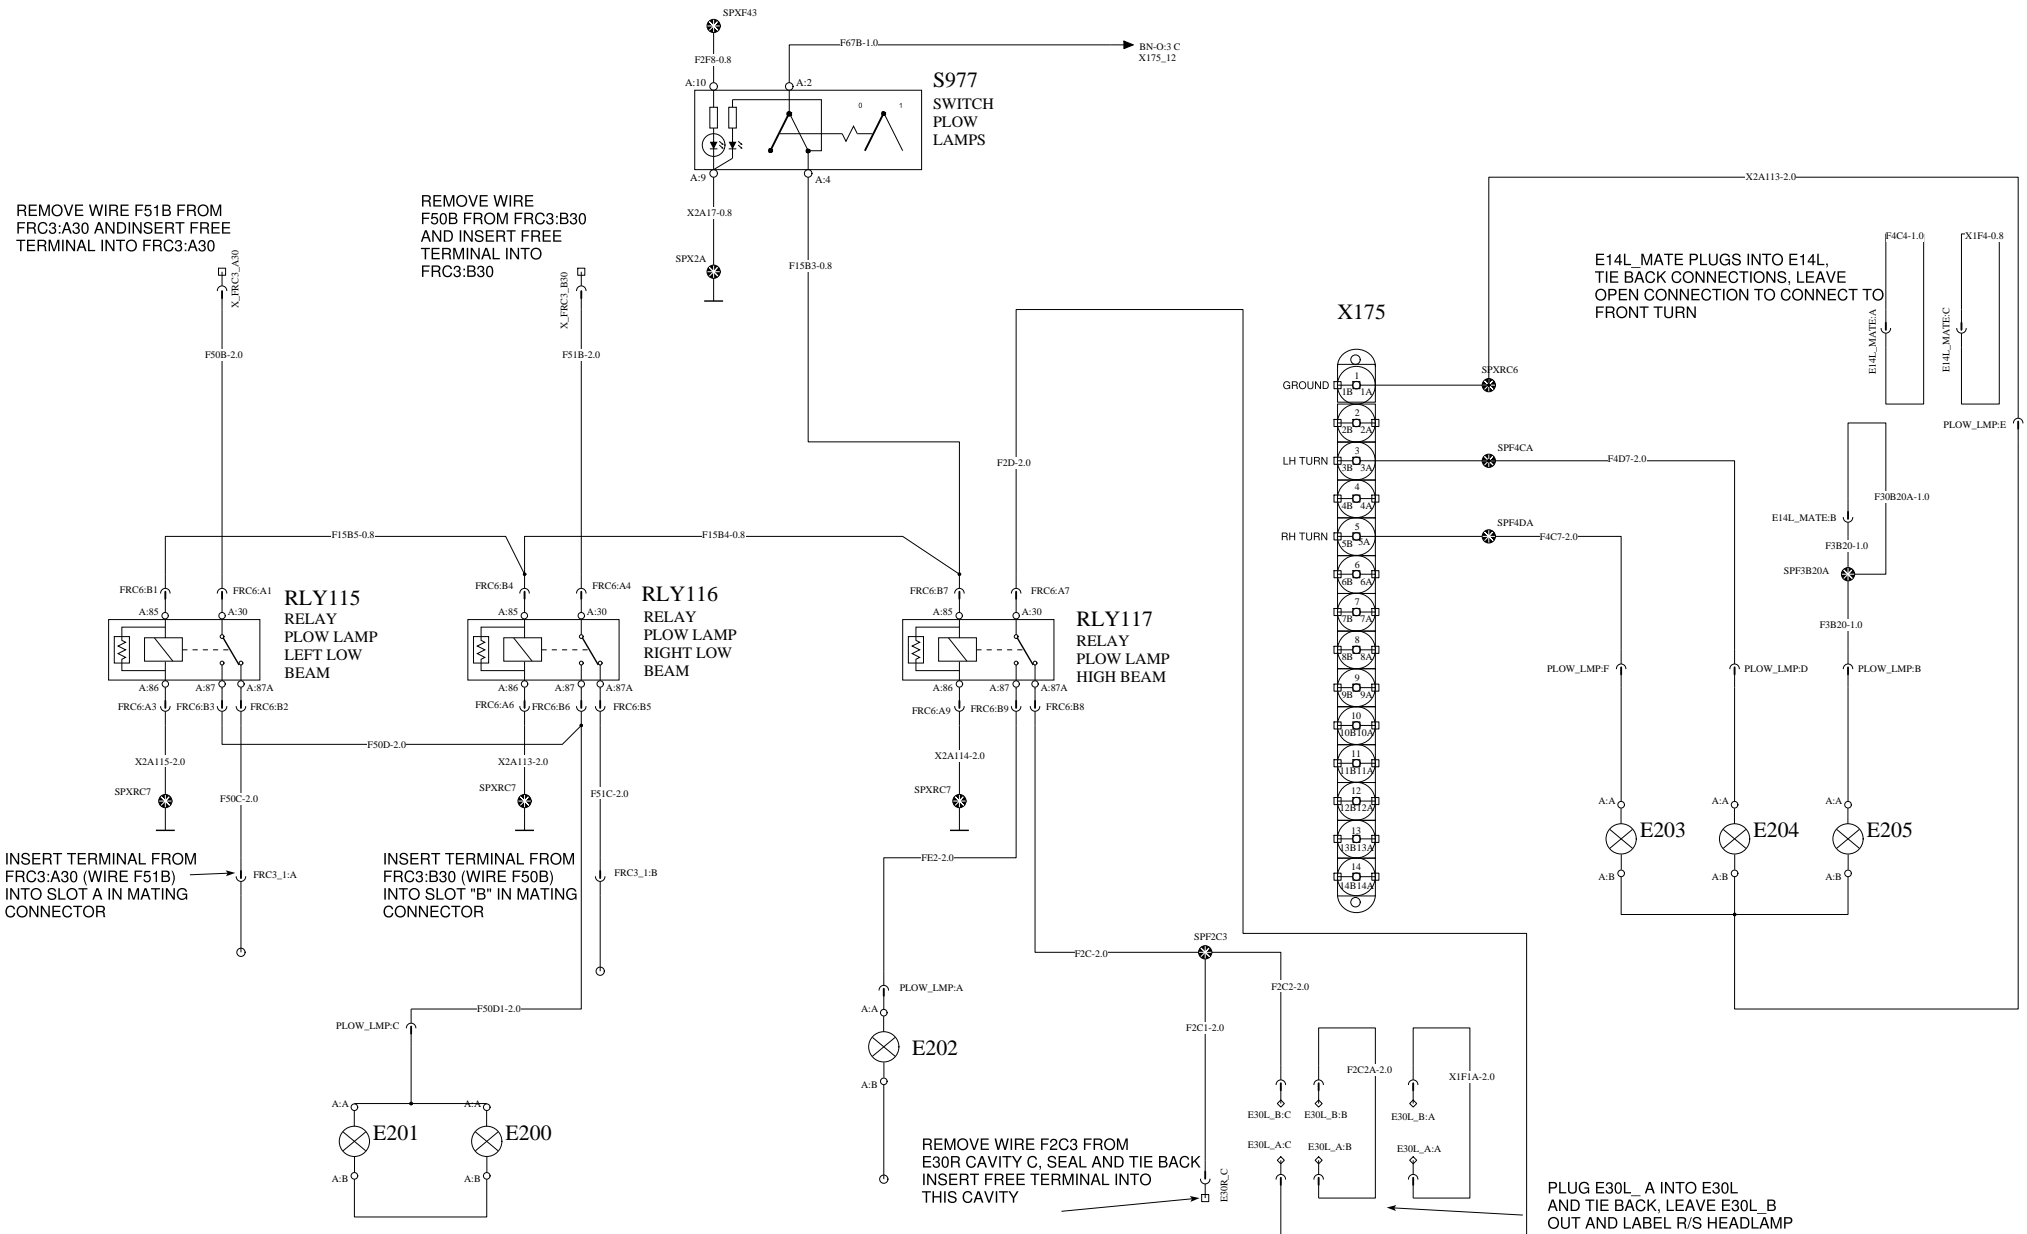

NYC_LIGHTING_PLOW_LIGHTS

WIRING DIAGRAM: GD-O

BATT
IGN
EMS
ILLUM

BATT
IGN
EMS
ILLUM

MACK

Mack Trucks Inc.

Document title
WIRING DIAGRAM - TYPE OL L1EH1 - NYC DS

Document type
PRODUCT SCHEMATIC

Drawing No. 22760318	Revision 04	Page 16 (23)