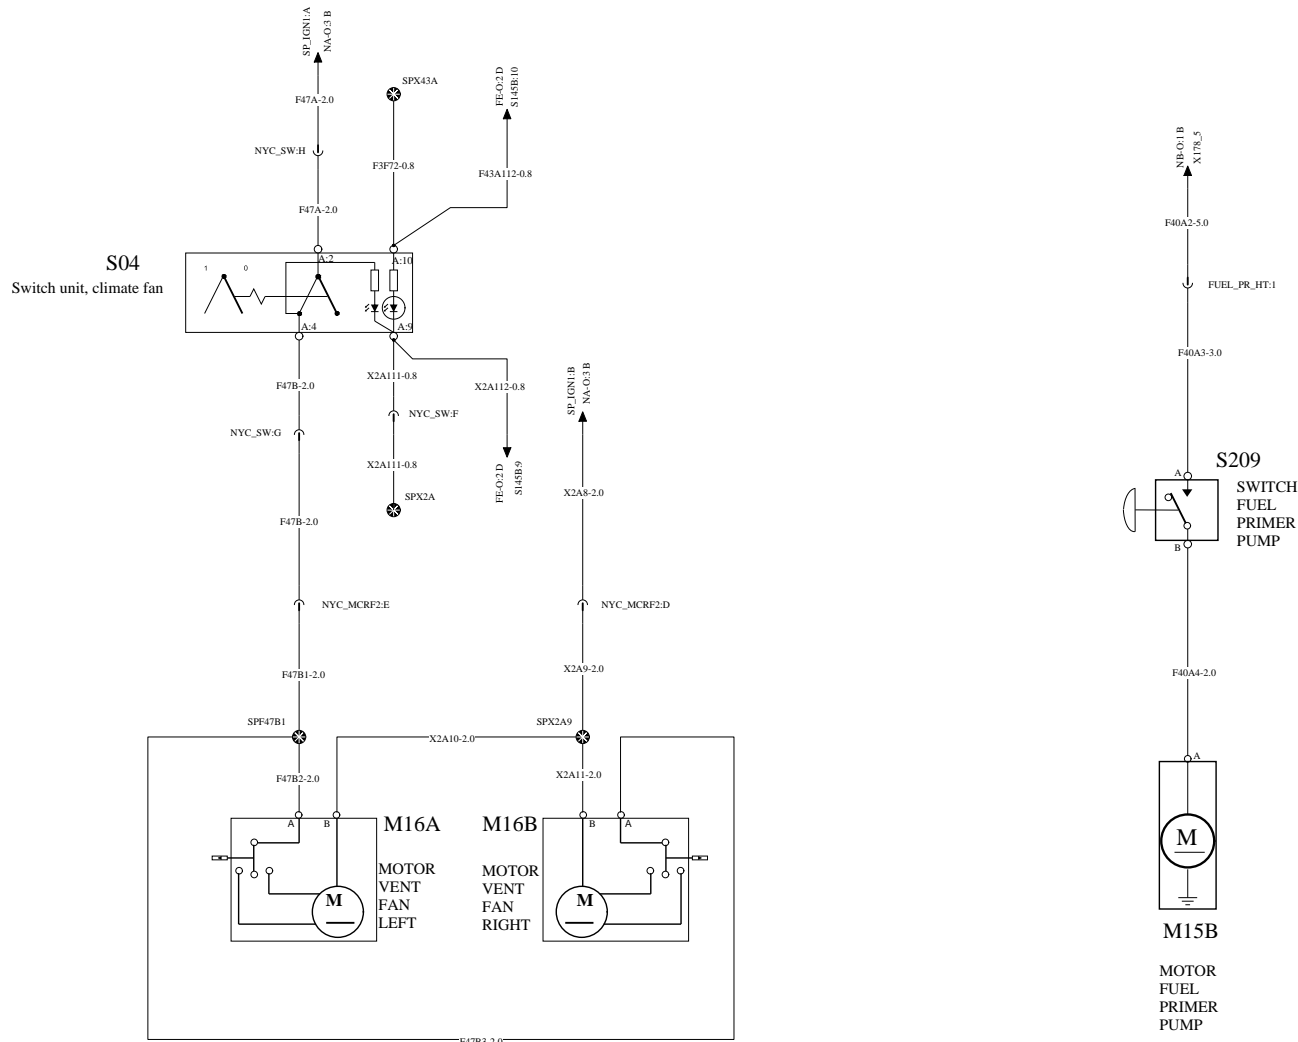

BATT _____ BATT
IGN _____ IGN
EMS _____ EMS
ILLUM _____ ILLUM