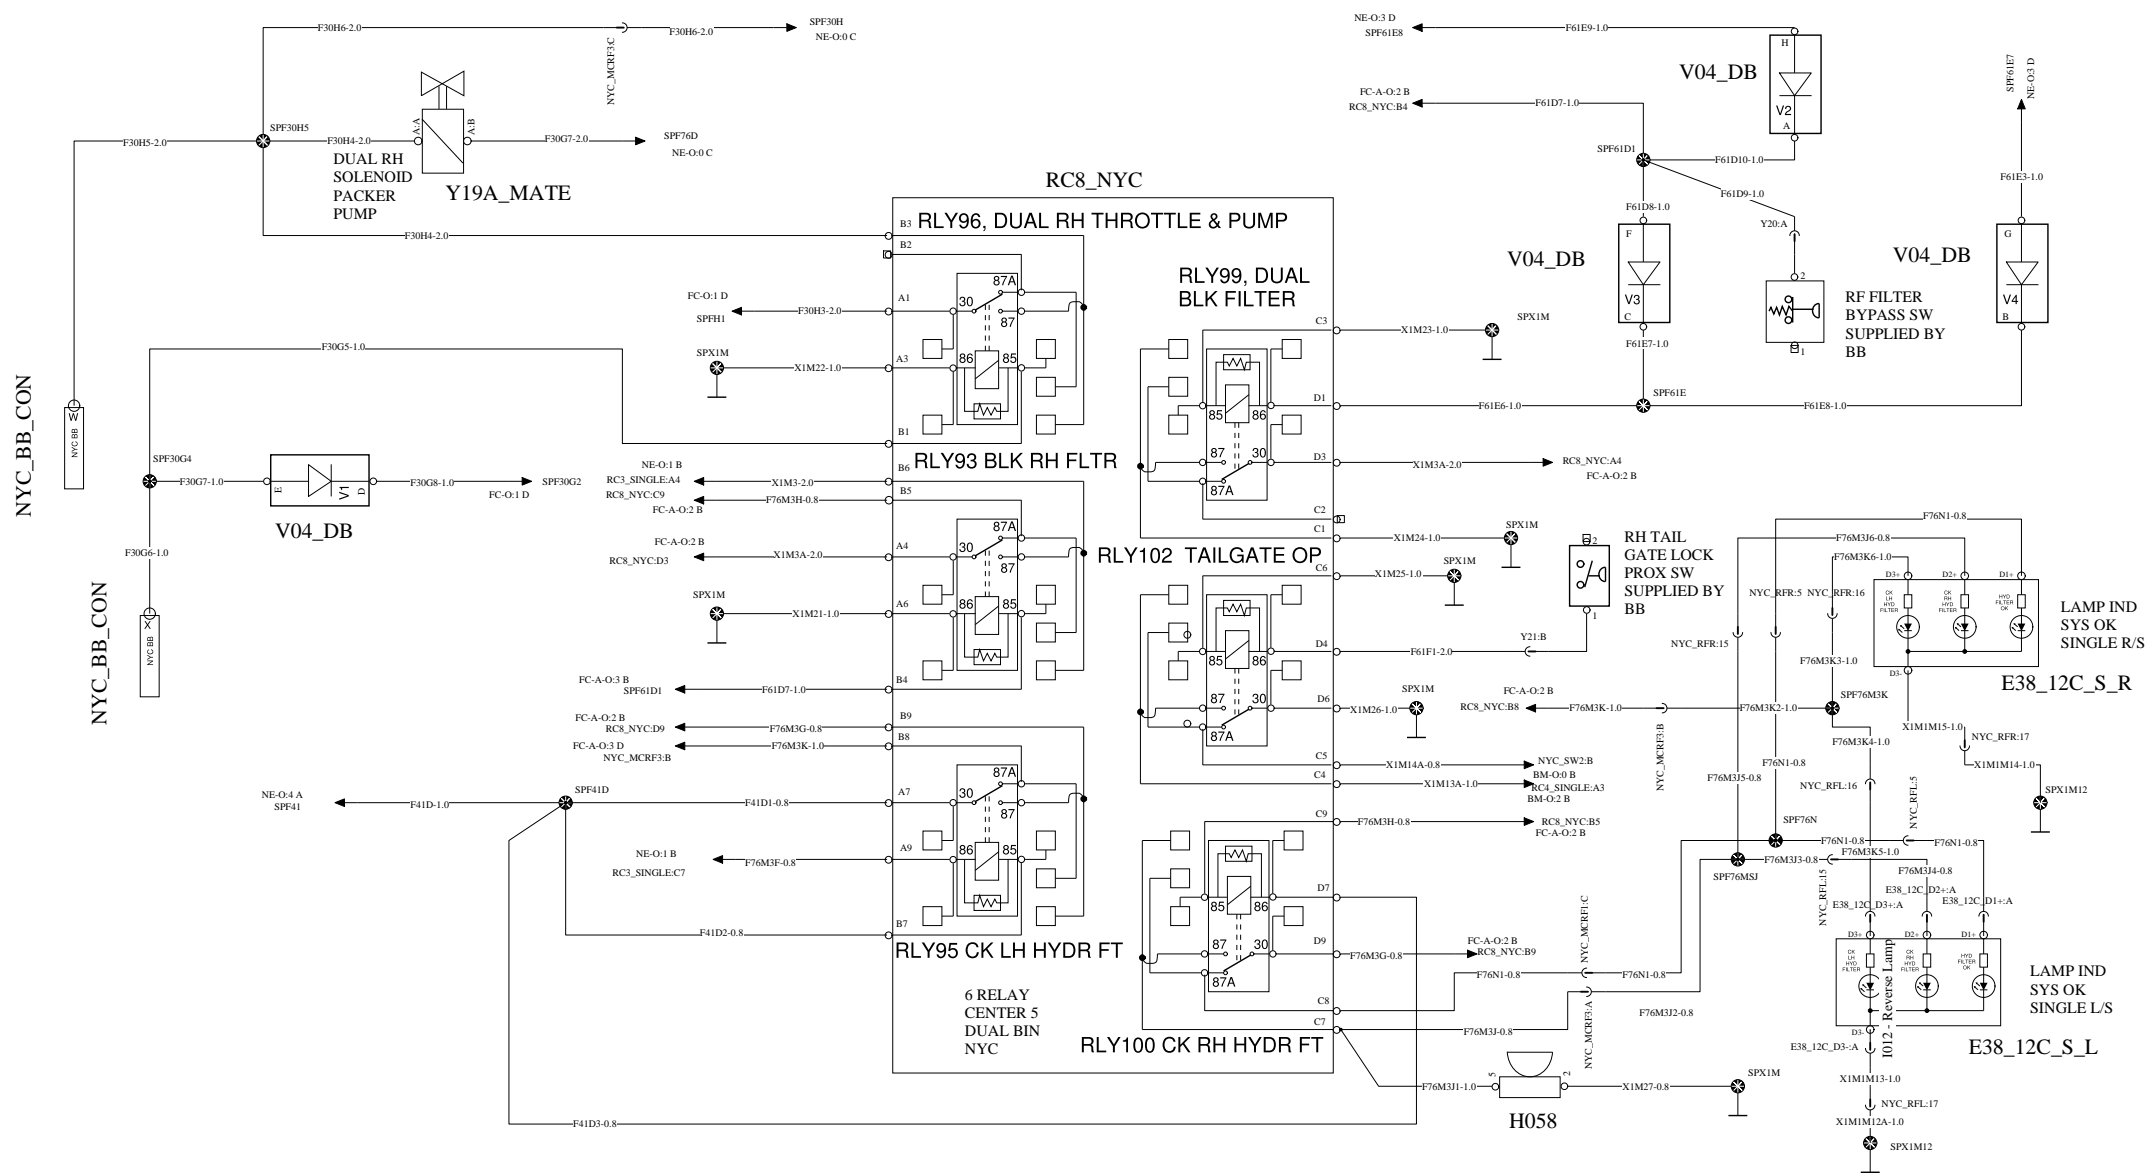

NYC_DUAL_BIN_BB

BATT
IGN
EMS
ILLUM

WIRING DIAGRAM: FC-A-O

BATT
IGN
EMS
ILLUM

MACK

Mack Trucks Inc.

Document title
WIRING DIAGRAM - TYPE L1EH1 - NYC DOS

Document type
PRODUCT SCHEMATIC

Drawing No.
22760318

Revision
04

Page
12 (23)