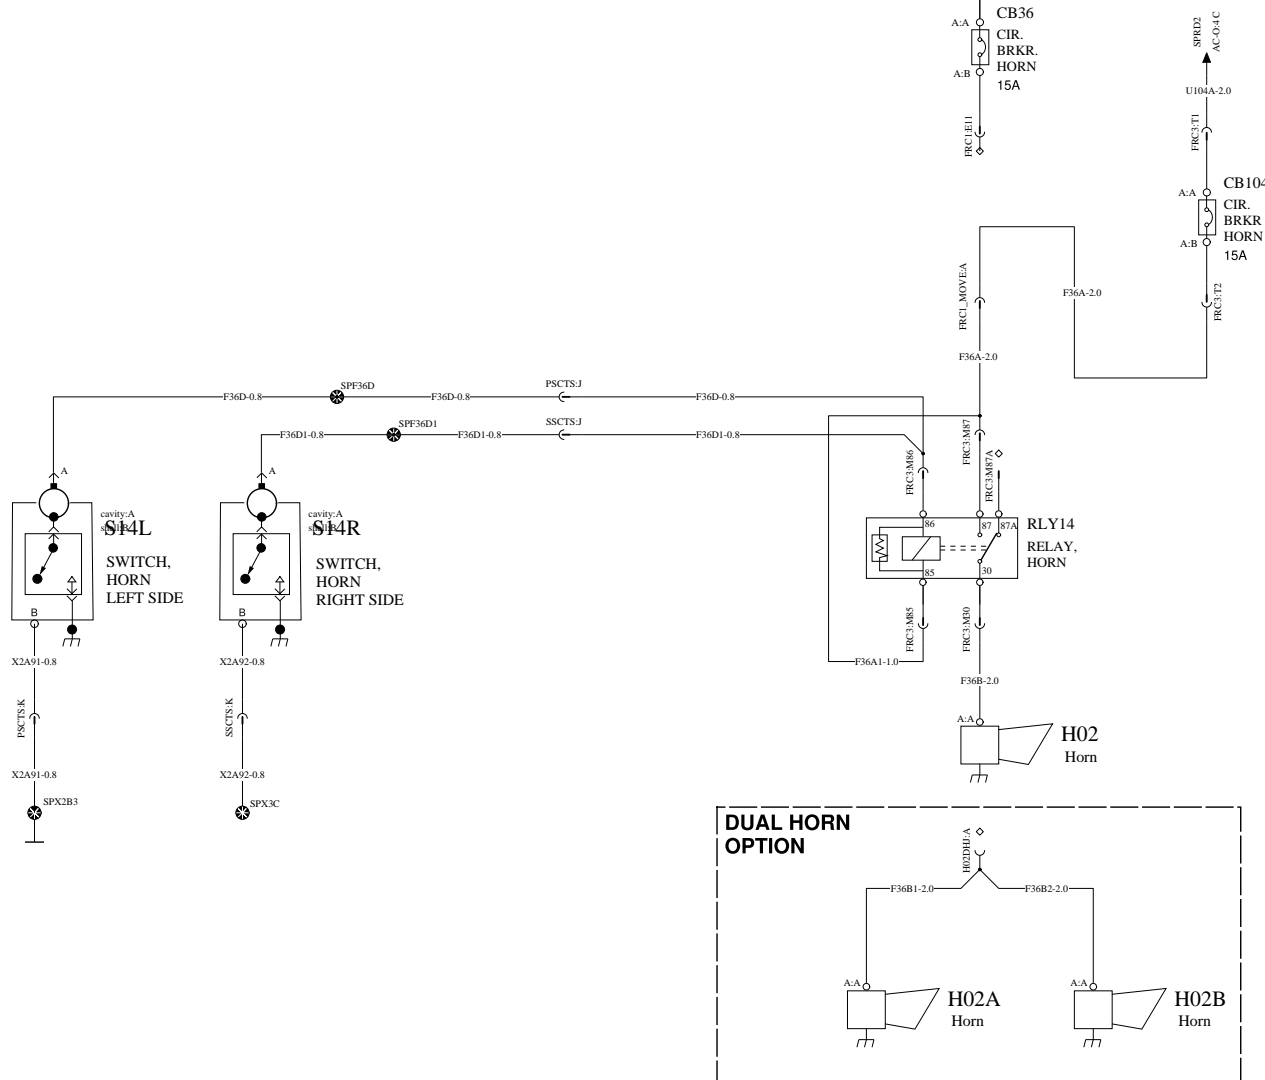

HORN WIRING

WIRING DIAGRAM:GQ-O

MACK

Mack Trucks Inc.

Document title
WIRING DIAGRAM

Document type
PRODUCT SCHEMATIC

Drawing No.

22760318

Revision

04

Page

17 (23)