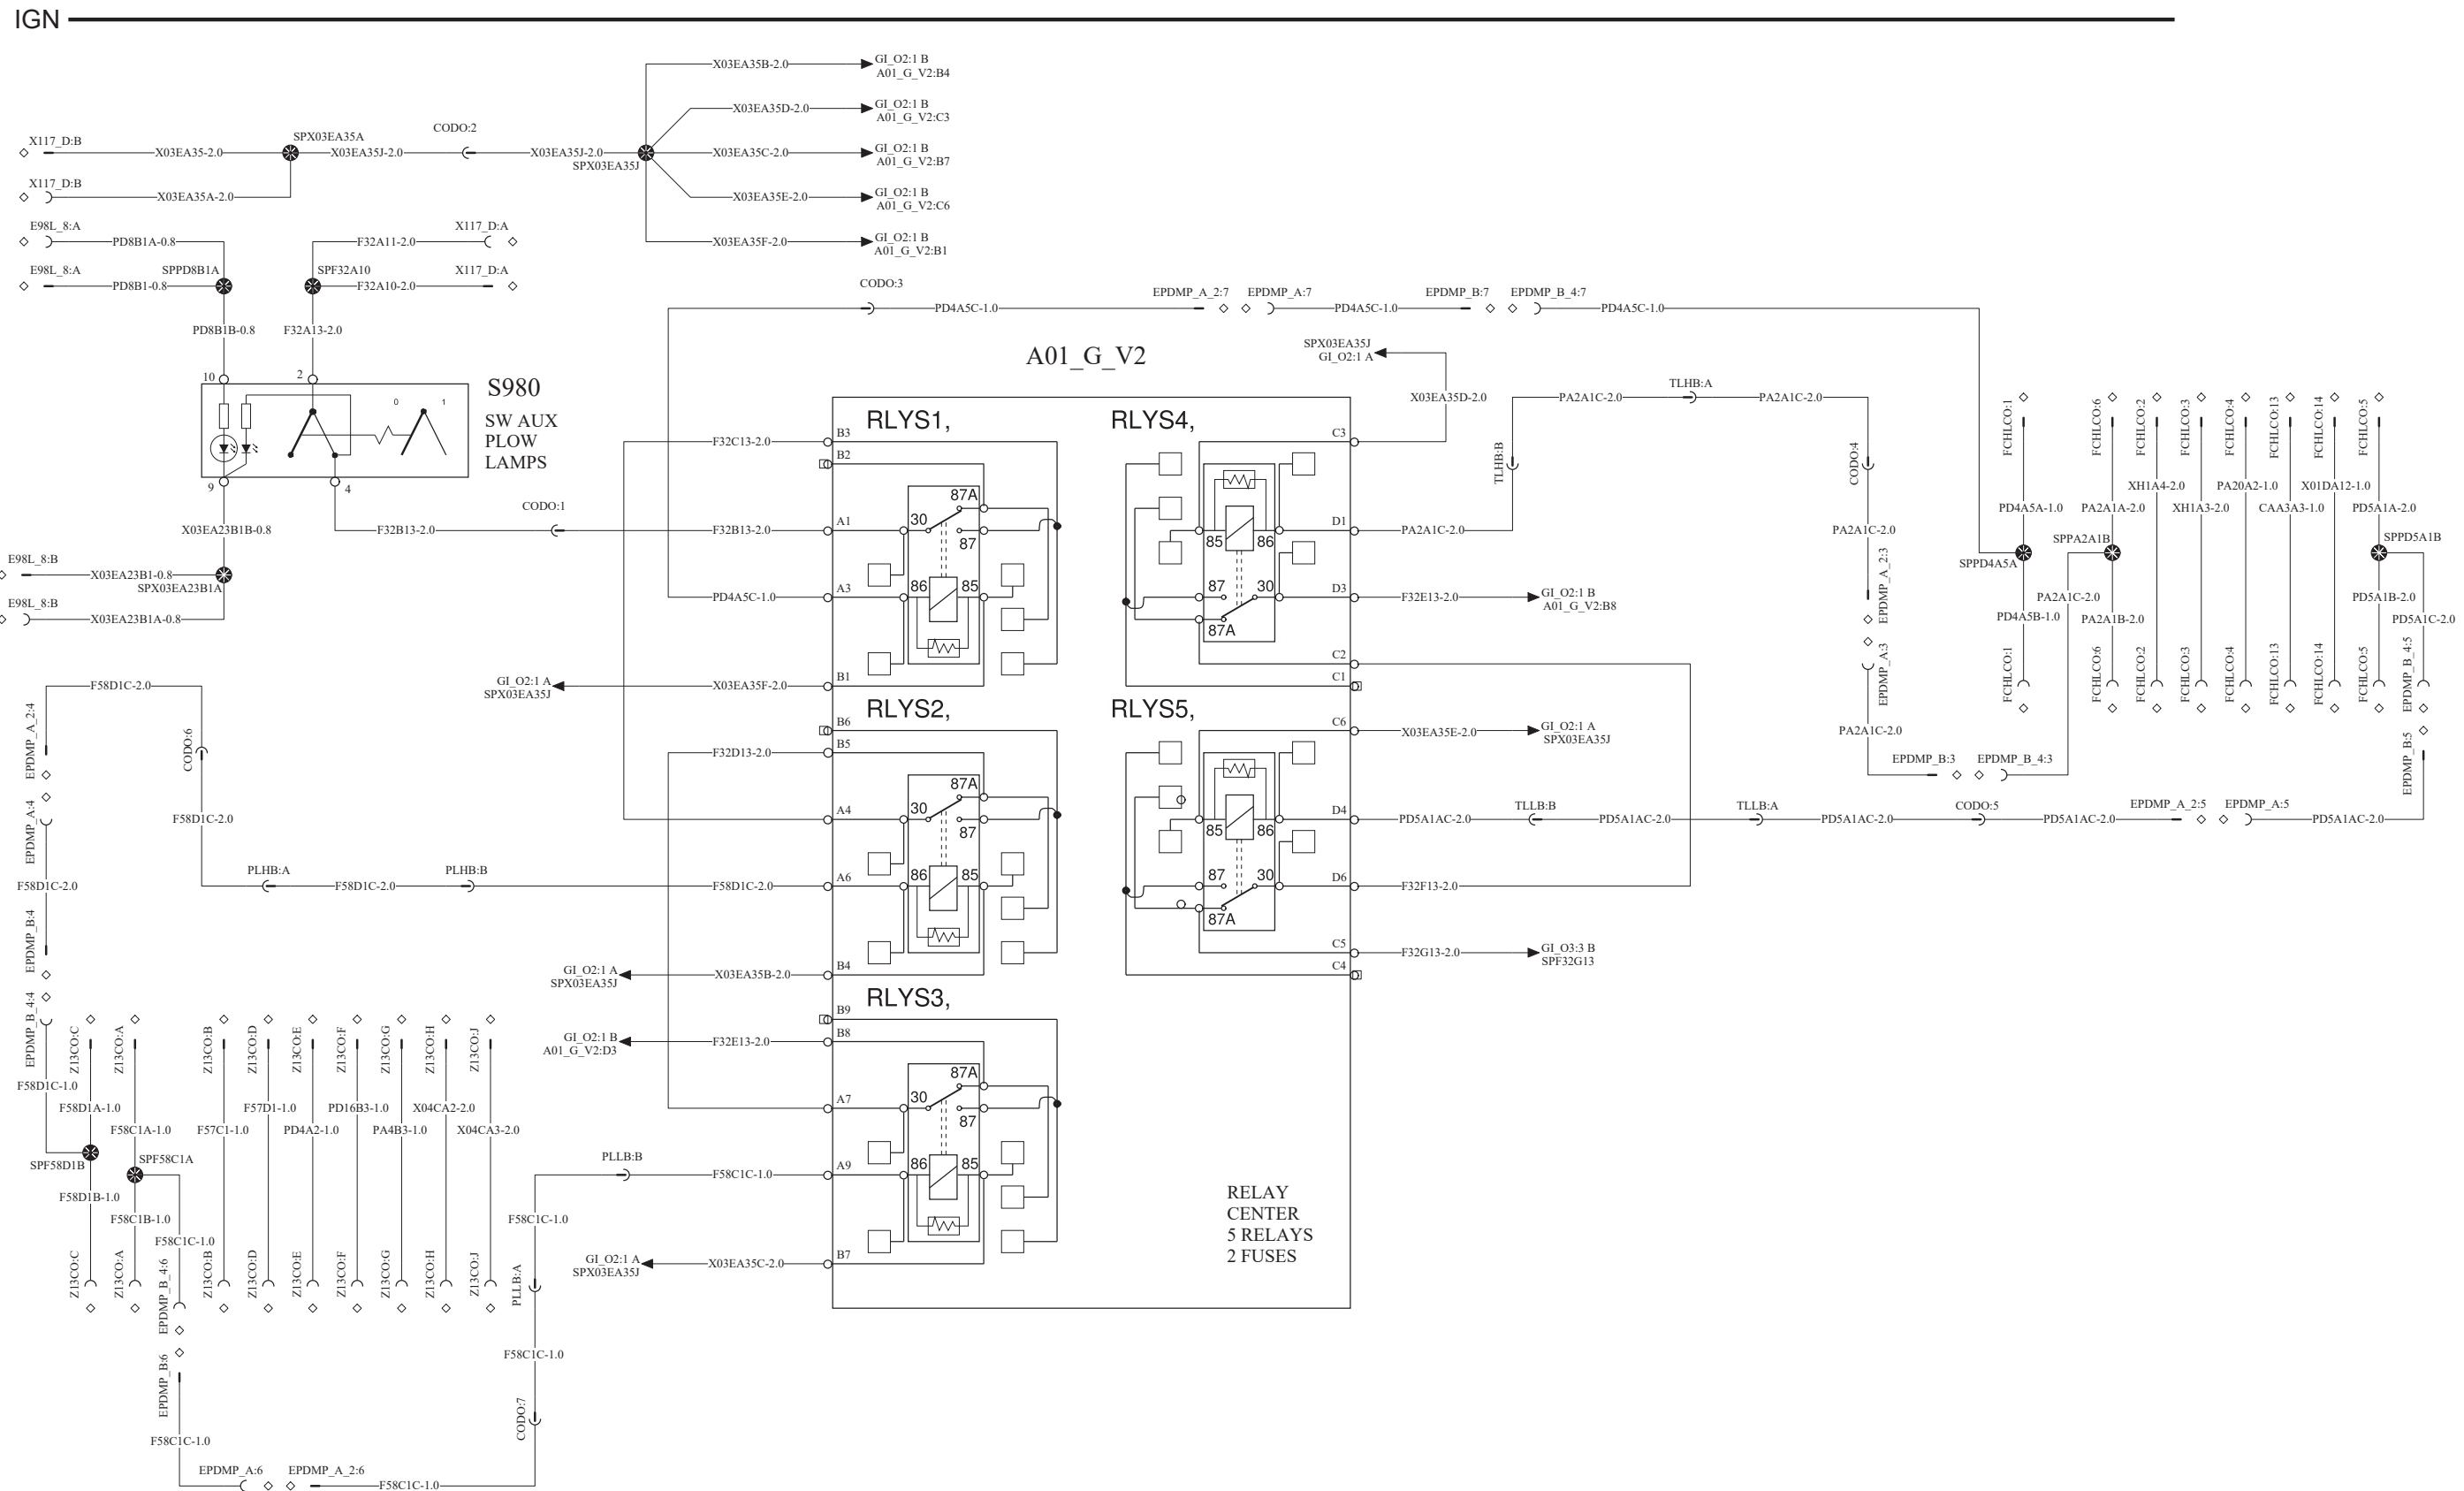

SNOW PLOW PREP W/ EXTRA AUX LIGHTS V2 (NJX-A9X) 1 / 2

WIRING DIAGRAM: GI\_O2

**MACK**

Mack Trucks Inc.

Document title  
WIRING DIAGRAM  
Document type  
PRODUCT SCHEMATIC

Drawing No.  
**23258403**

Issue

Page

SNOWPLOW PREP W/ EXTRA AUX LIGHTS V2 (NJX-A9X) 2 / 2

WIRING DIAGRAM: GI\_O3

**MACK**

Mack Trucks Inc.

Document title  
**WIRING DIAGRAM**  
 Document type  
**PRODUCT SCHEMATIC**

Drawing No.  
**23258403**