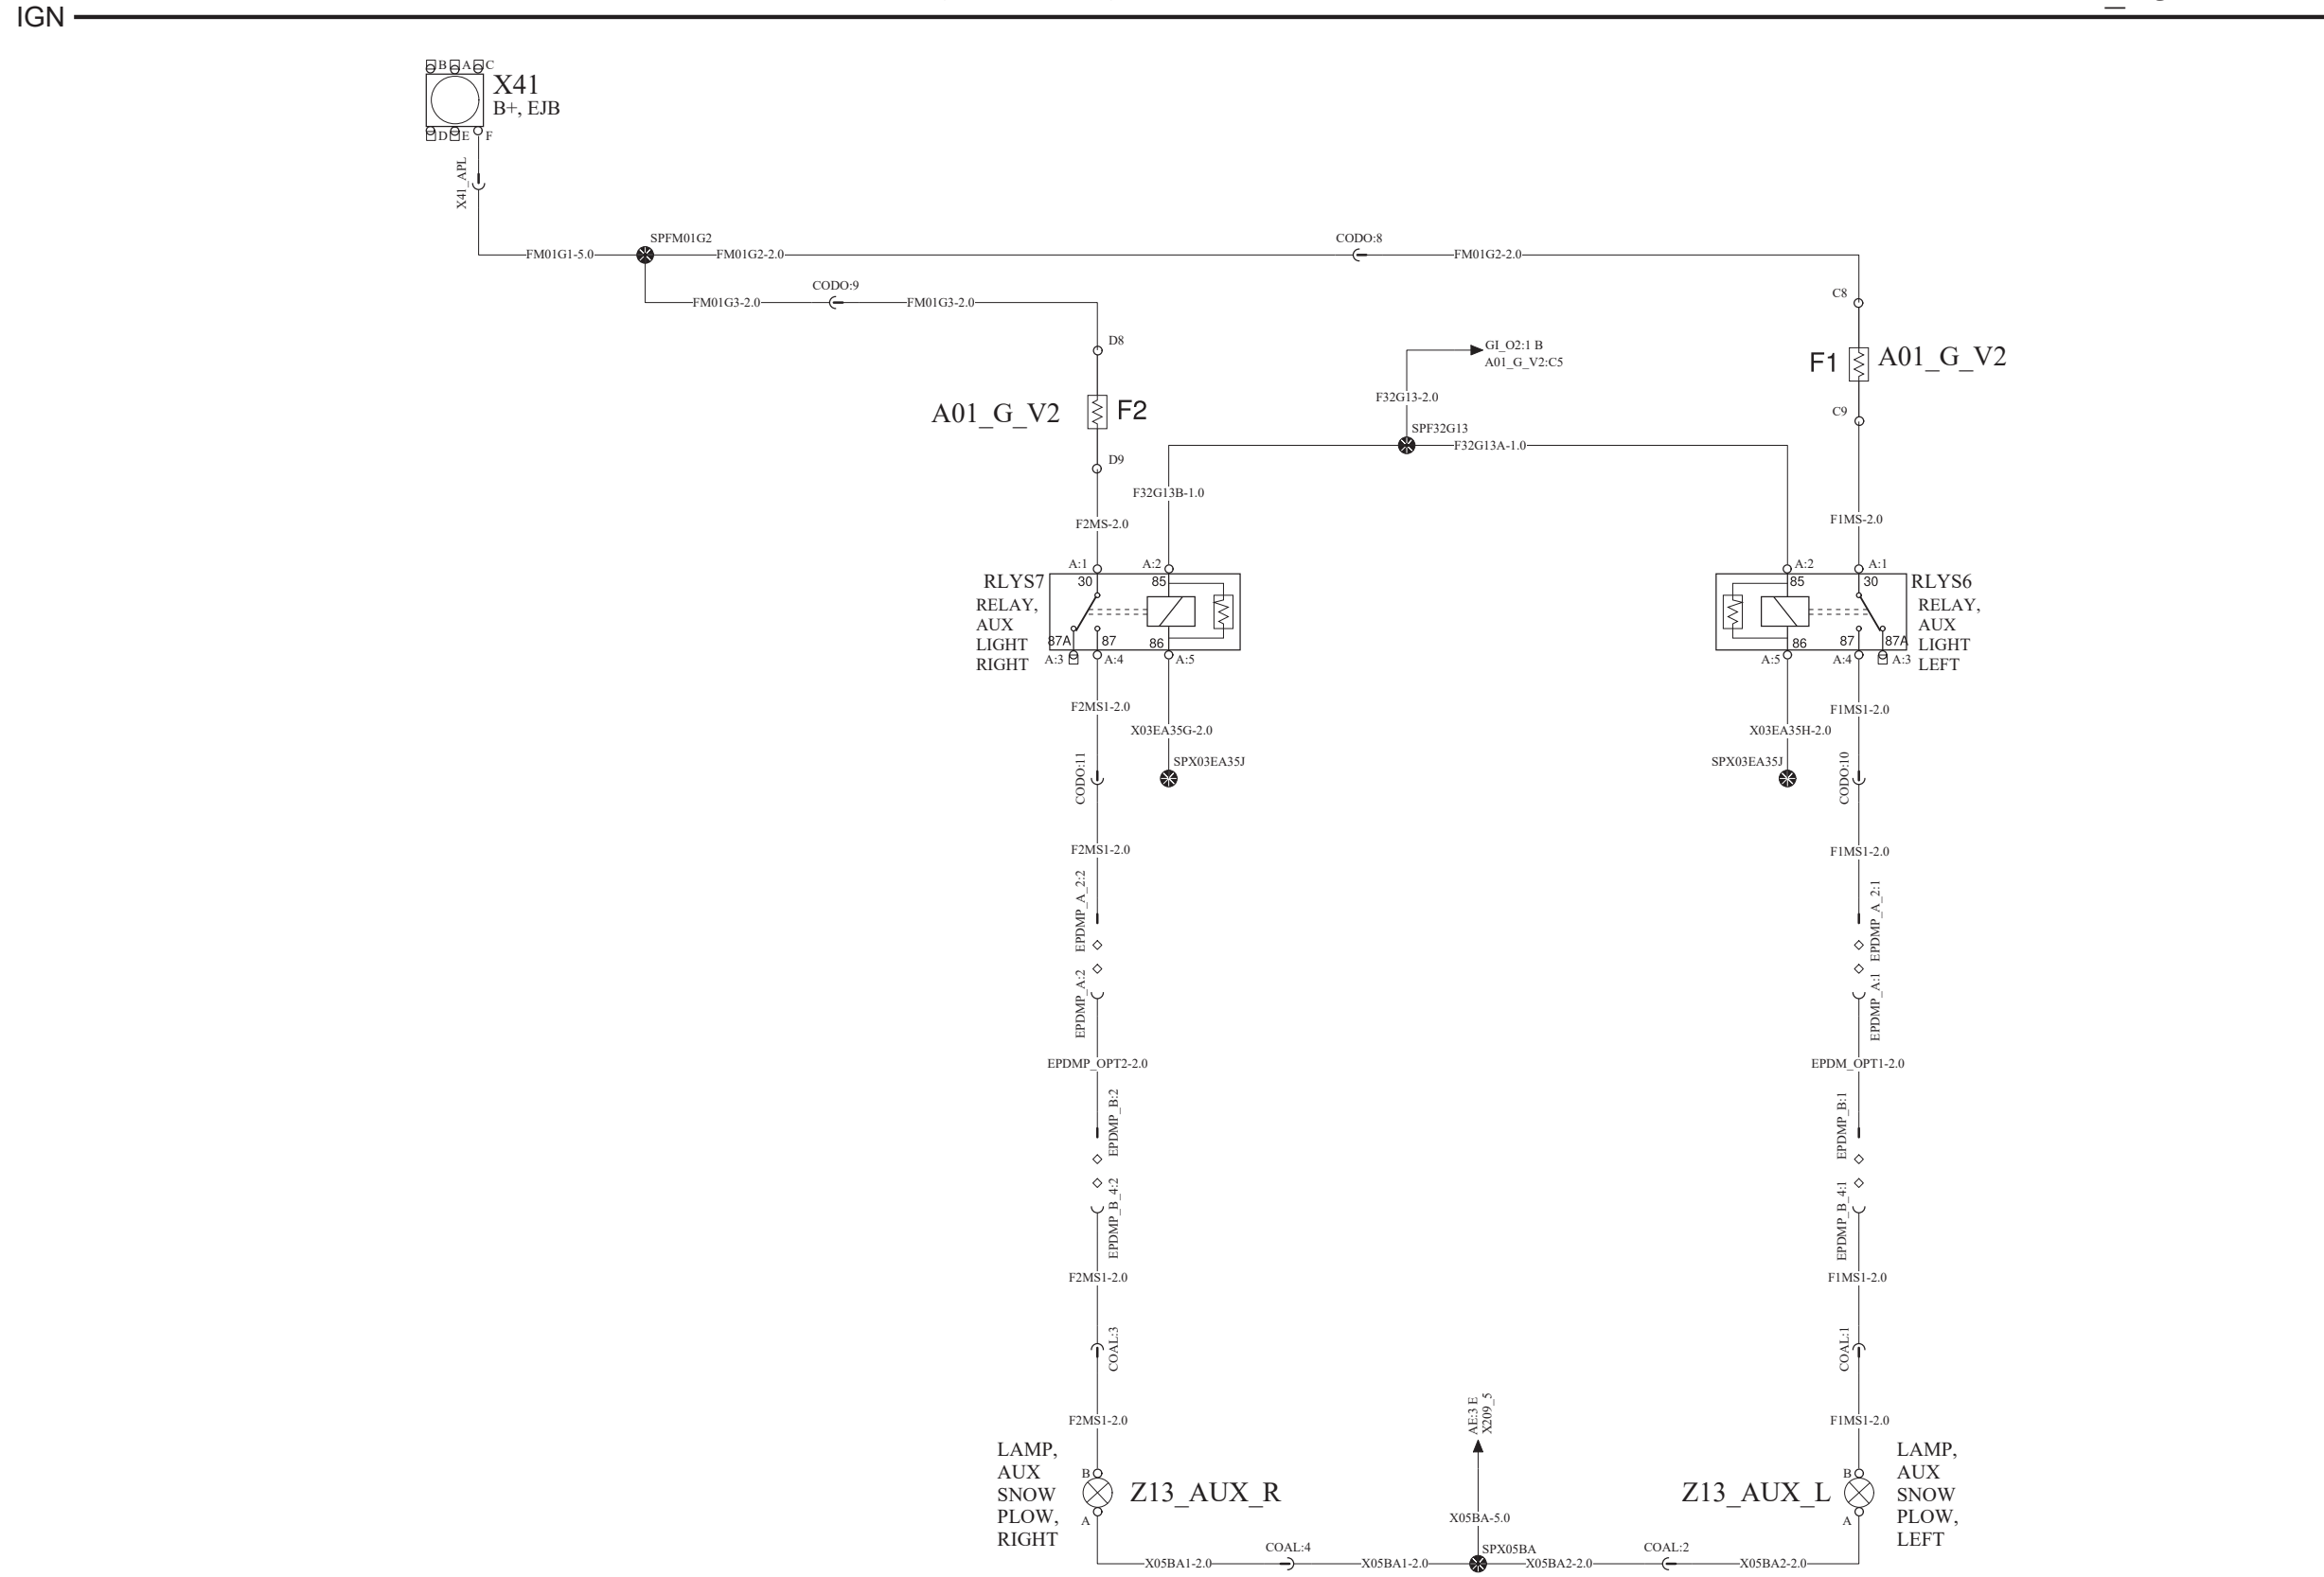

SNOW PLOW PREP W/ EXTRA AUX LIGHTS V2 (NJX-A9X) 1 / 2

WIRING DIAGRAM: GI_O2

MACK

Mack Trucks Inc.

Document title
WIRING DIAGRAM
Document type
PRODUCT SCHEMATIC

Drawing No.
23258403

Issue

Page

MACK

Mack Trucks Inc.

Document title
WIRING DIAGRAM
Document type
PRODUCT SCHEMATIC

Drawing No.
23258403

Issue
Page