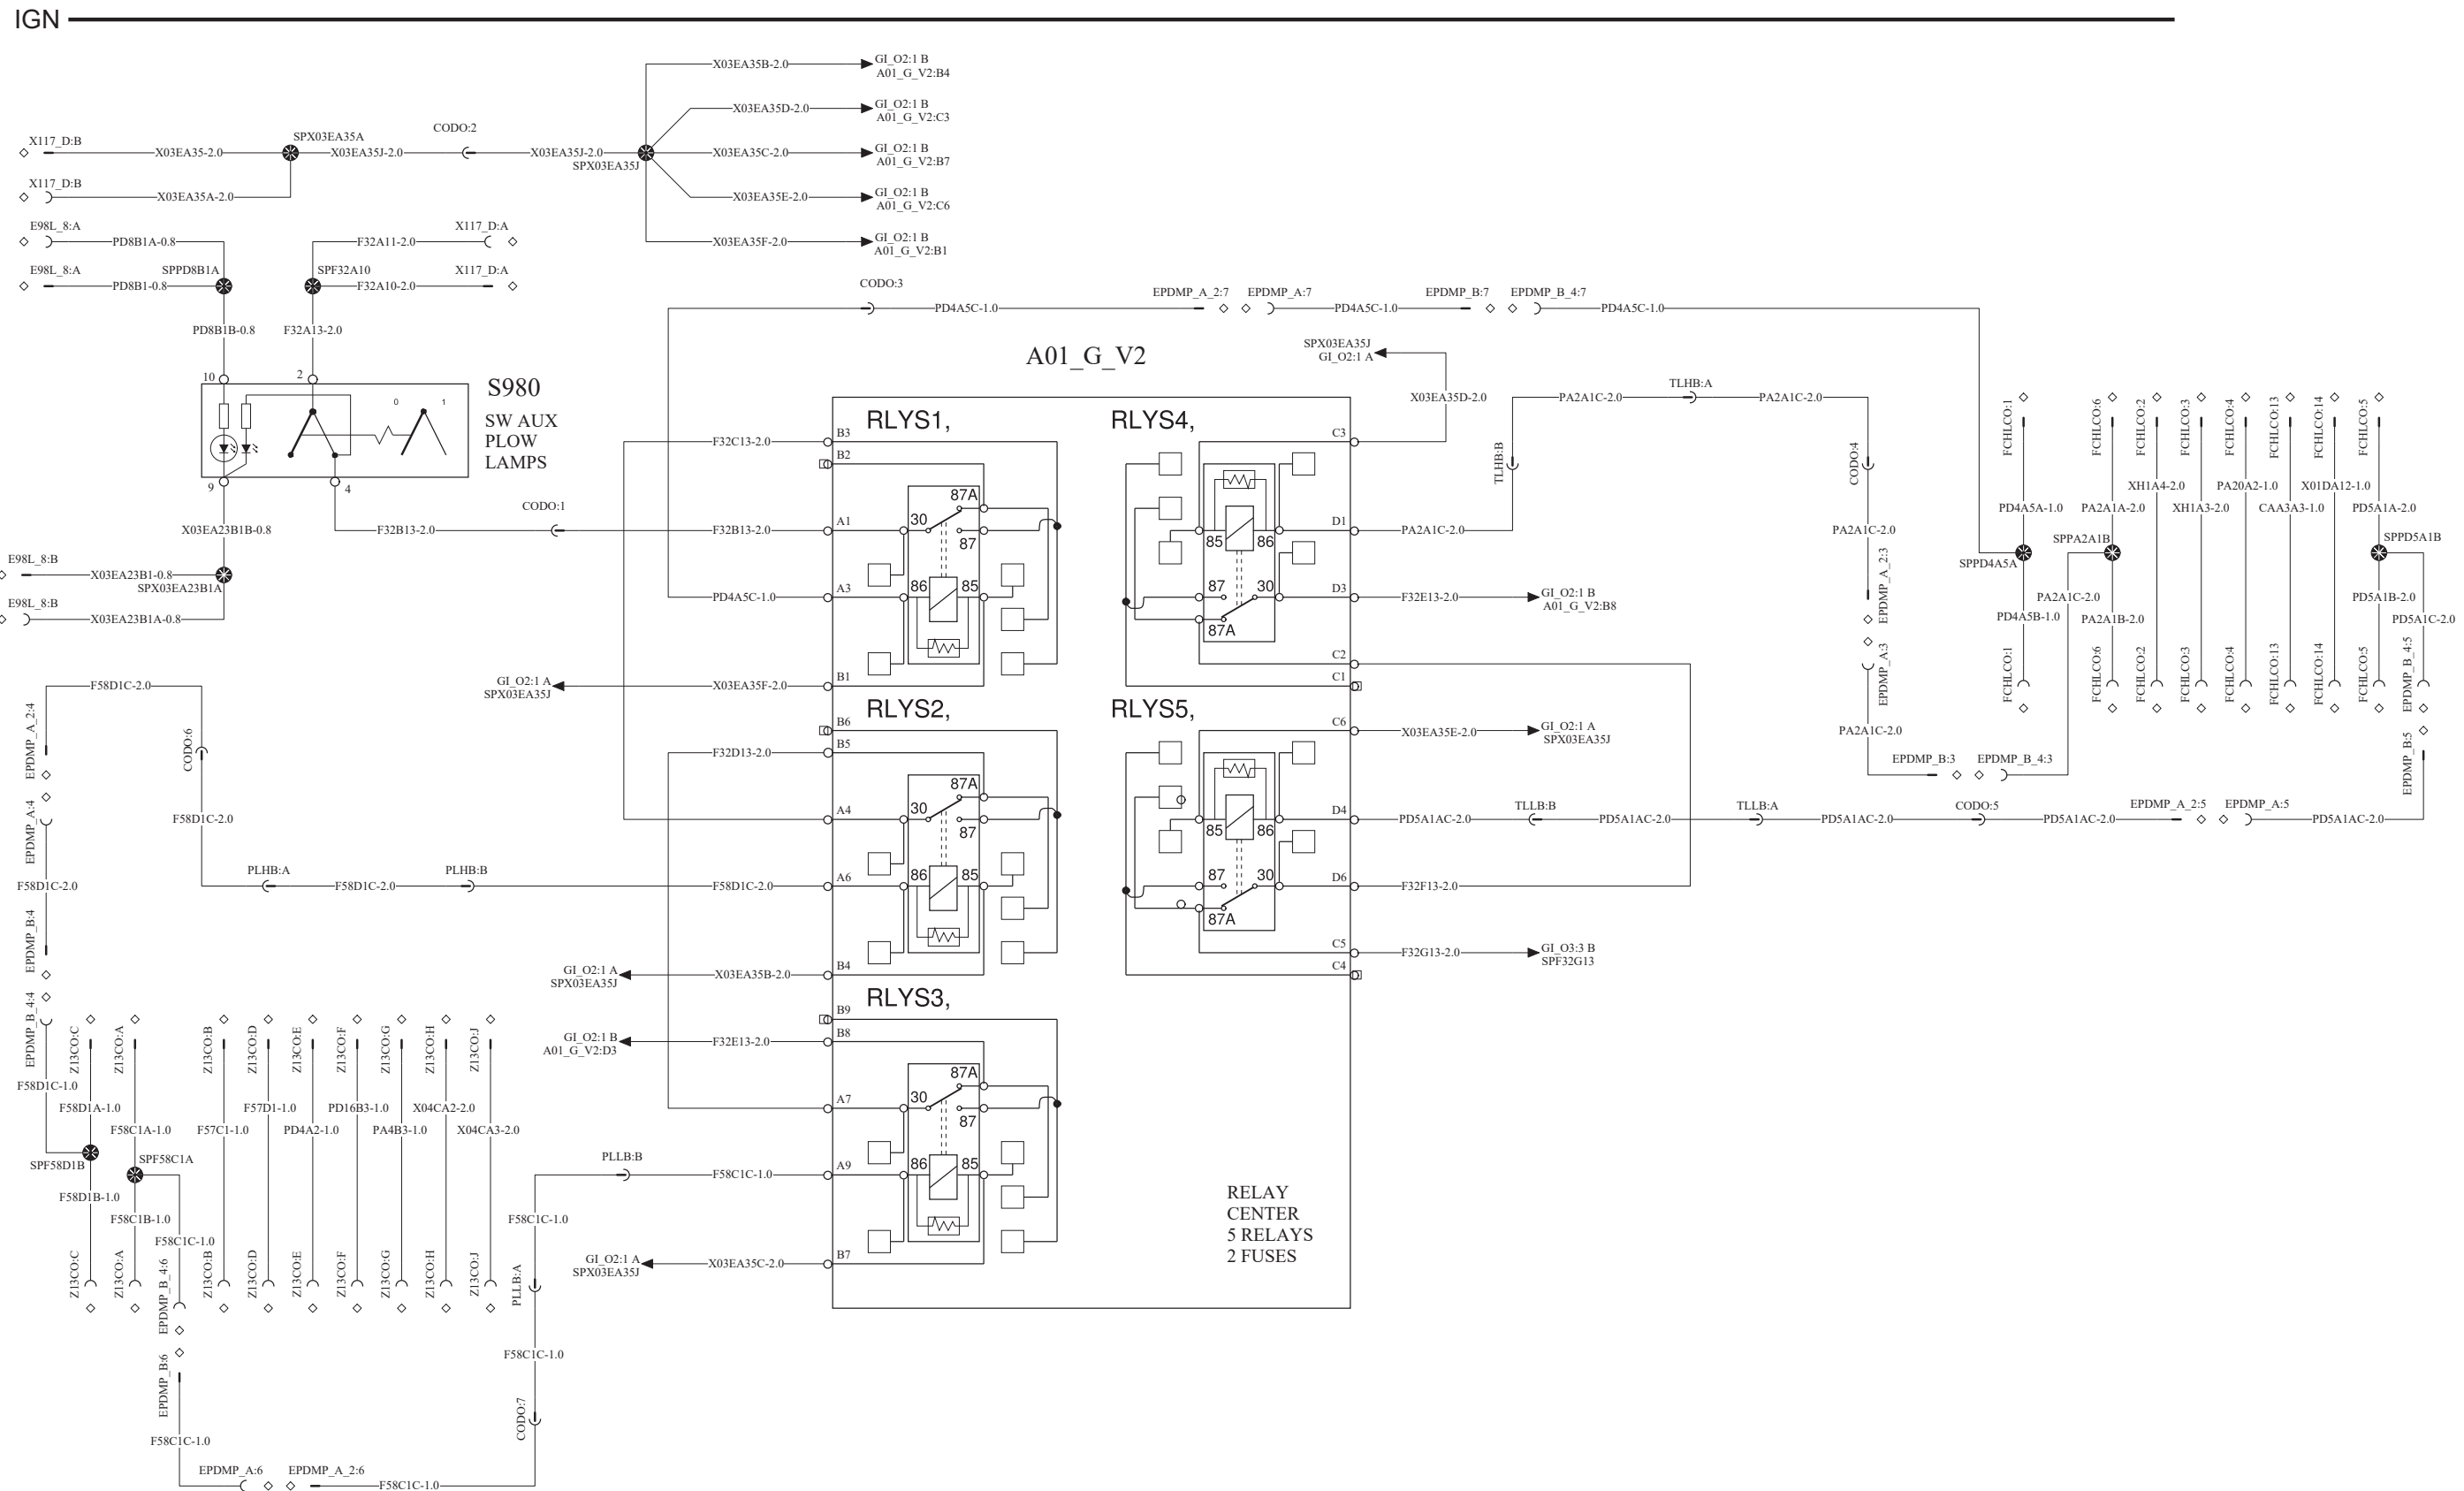

SNOW PLOW PREP W/ EXTRA AUX LIGHTS V2 (NJX-A9X) 1 / 2

WIRING DIAGRAM: GI_O2

MACK

Mack Trucks Inc.

Document title
WIRING DIAGRAM
Document type
PRODUCT SCHEMATIC

Drawing No.
23258403

Issue

Page

MACK

Mack Trucks Inc.

Document title
WIRING DIAGRAM
Document type
PRODUCT SCHEMATIC

Drawing No.
23258403

Issue
Page