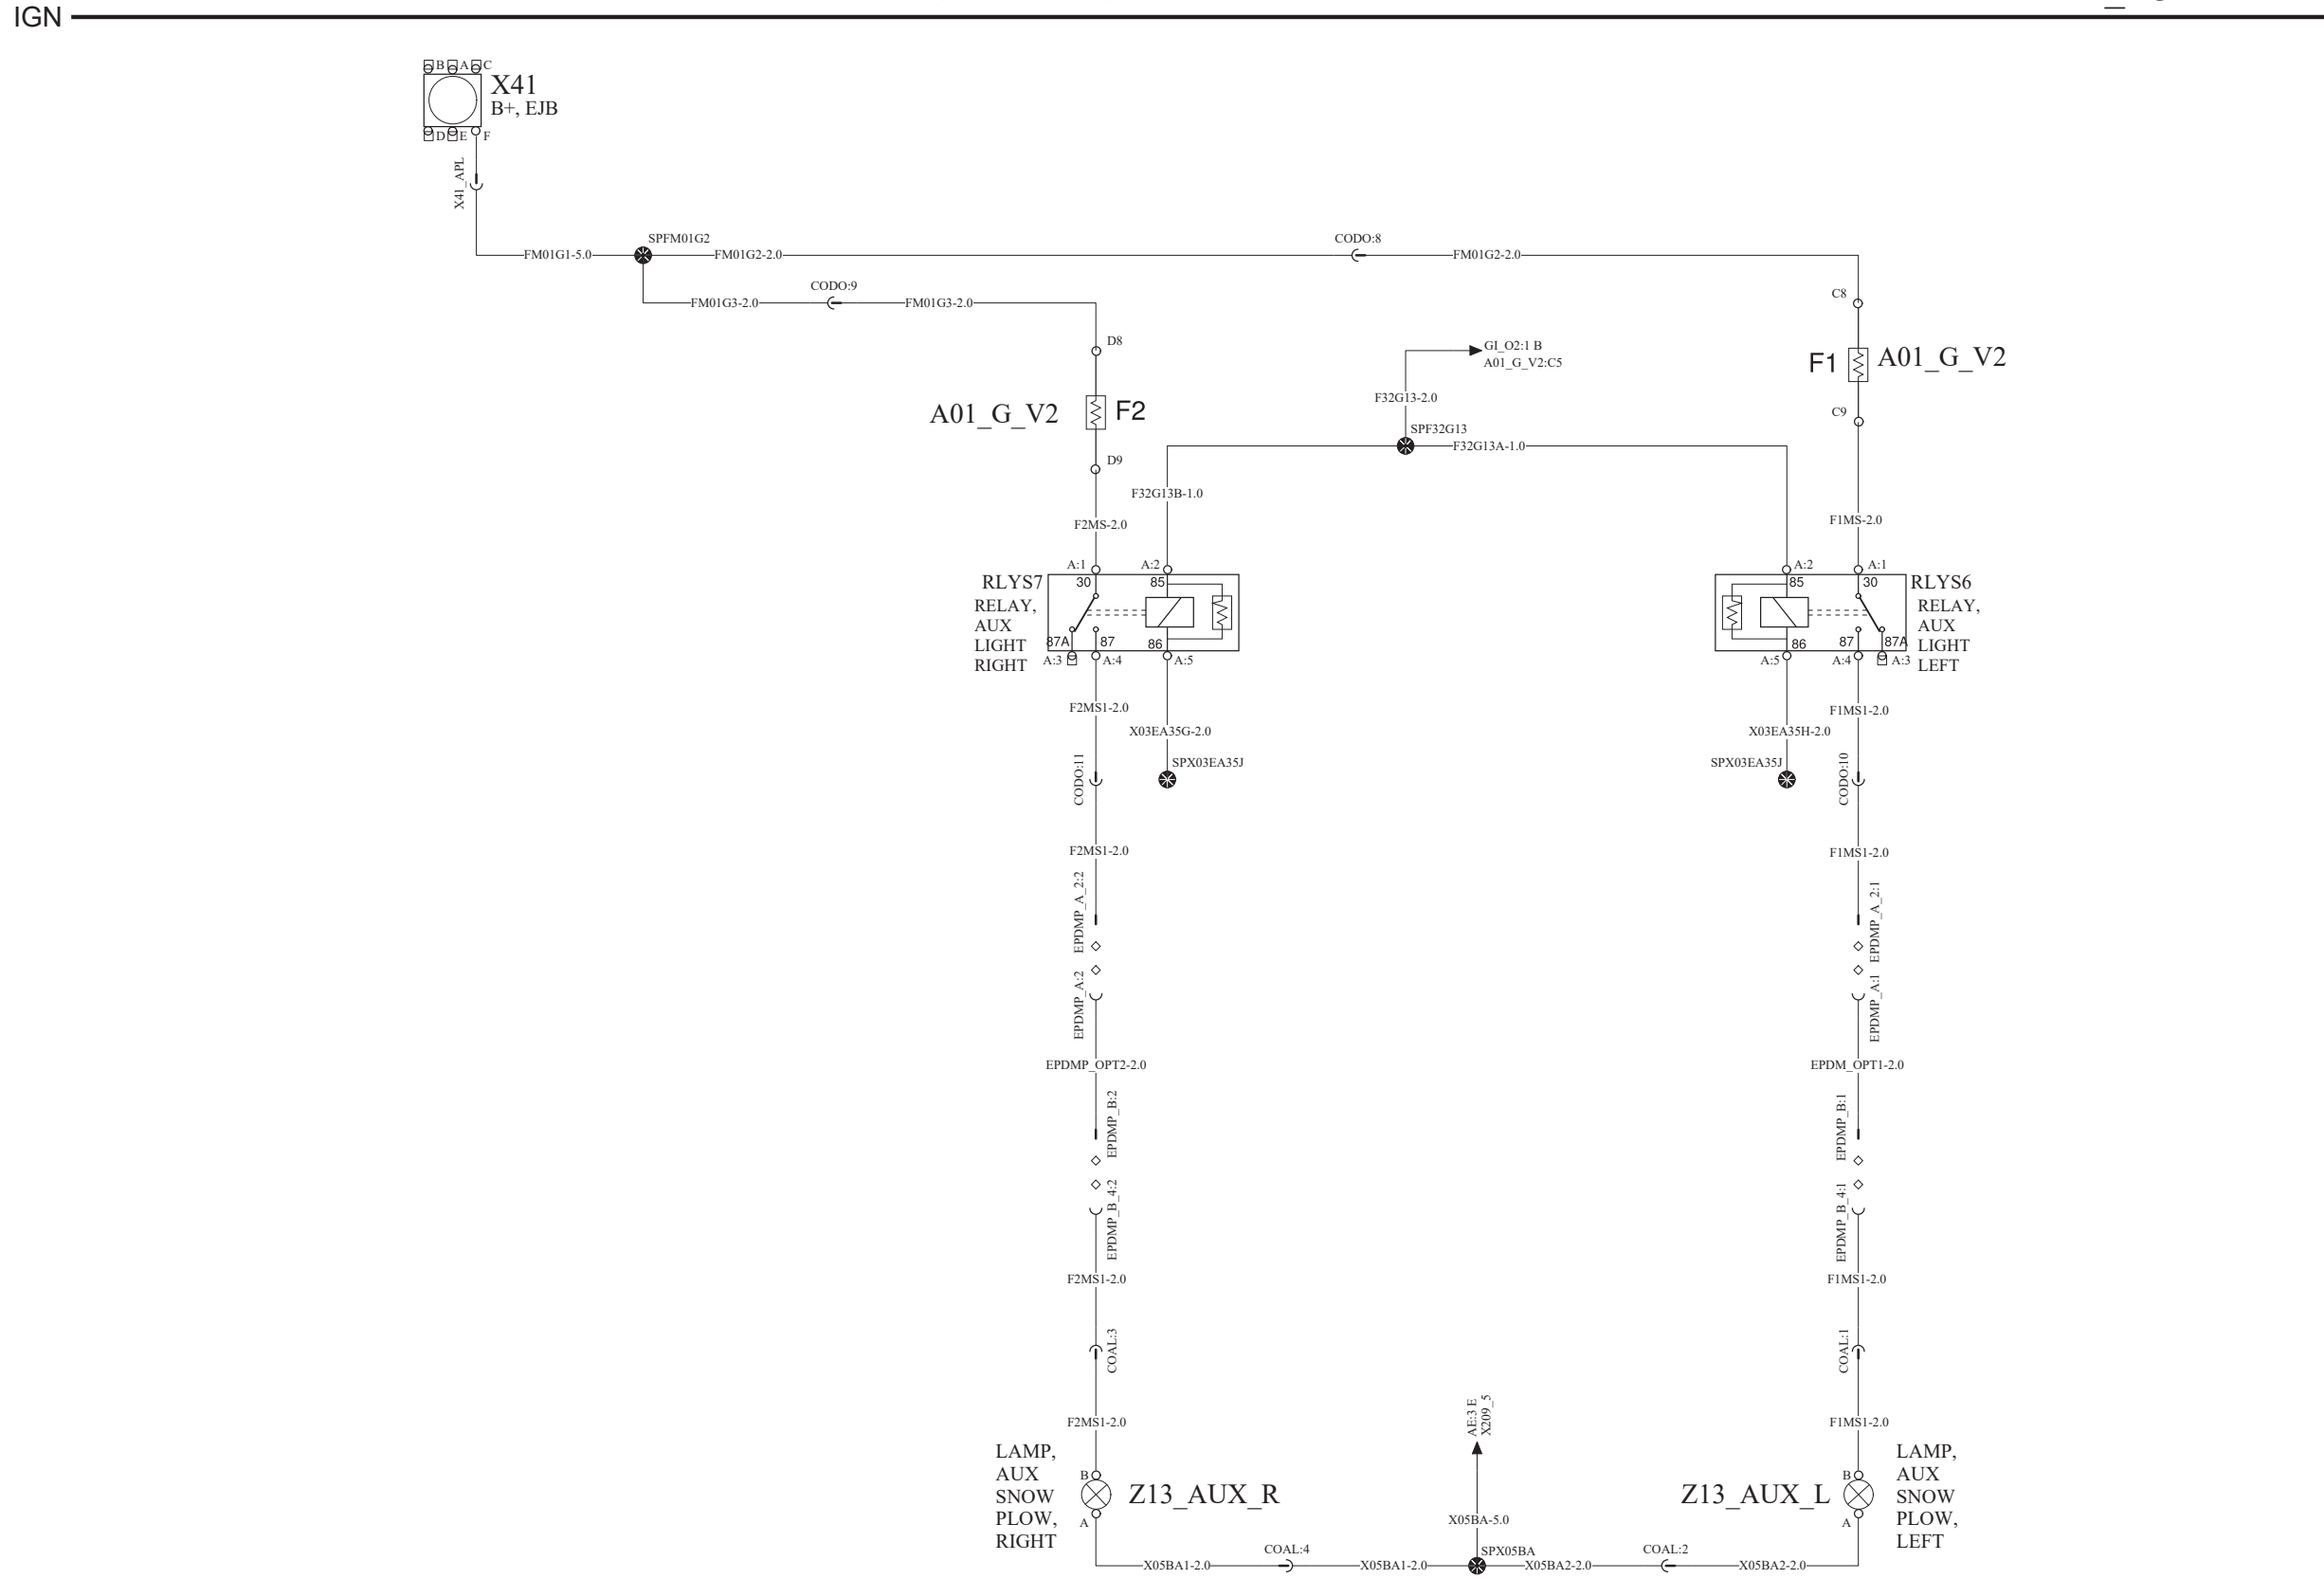

SNOW PLOW PREP W/ EXTRA AUX LIGHTS V2 (NJX-A9X) 1 / 2

WIRING DIAGRAM: GI\_O2

**MACK**

Mack Trucks Inc.

Document title  
WIRING DIAGRAM  
Document type  
PRODUCT SCHEMATIC

Drawing No.  
**23258403**

Issue

Page

SNOWPLOW PREP W/ EXTRA AUX LIGHTS V2 (NJX-A9X) 2 / 2

WIRING DIAGRAM: GI\_O3

**MACK**

Mack Trucks Inc.

Document title  
**WIRING DIAGRAM**  
 Document type  
**PRODUCT SCHEMATIC**

Drawing No.  
**23258403**