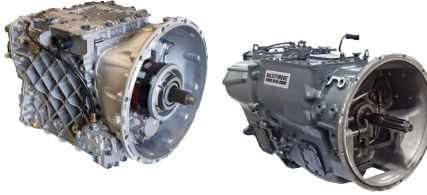

COMPLETE TRANSMISSIONS
T200, T300 AND mDRIVE MODELS
2 Years / Unlimited Miles
1 Year / Unlimited Miles (*mDRIVE Short*)