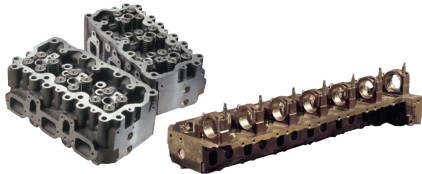

Precision painting ensures flanges, shafts and threads remain paint-free.

OPTIONS FOR EVERY OWNER

The Rebuilder Series™ product line gives you the quality of a factory unit at a more affordable price for cost-conscious 2nd, 3rd and 4th owners.

OTHER COMPONENTS

CYLINDER HEADS
1 Year / Unlimited Miles

FUEL SUPPLY PUMPS
1 Year / Unlimited Miles

TRANSMISSION SHIFT COVERS
1 Year / Unlimited Miles

TURBO CHARGERS
1 Year / Unlimited Miles

MUZZLE LOADER KITS
2 Years / Unlimited Miles